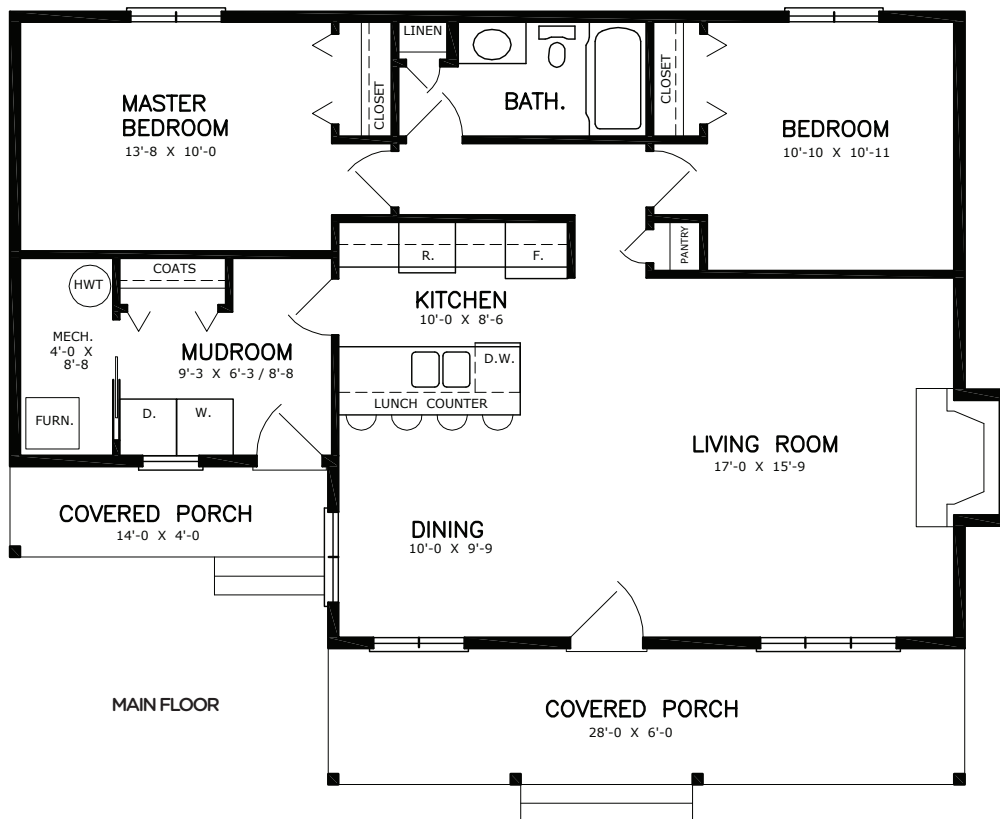

**McMunn & Yates**  
Building Supplies

**BERKLEY**

*Drawing is artist's conception only*

## BERKLEY

Style: Bungalow

Dimensions: 42' x 20' / 28'

Main Floor: 1076 sqft

Bedrooms: 2

Bath: 1

## FEATURES

- Kitchen with island and seating
- Open concept main floor
- Main floor mudroom
- 2 Covered porch areas

**CONTACT US TODAY**  
FOR MORE INFORMATION!

1.855.882.8426

packages@mcmunnandyates.com