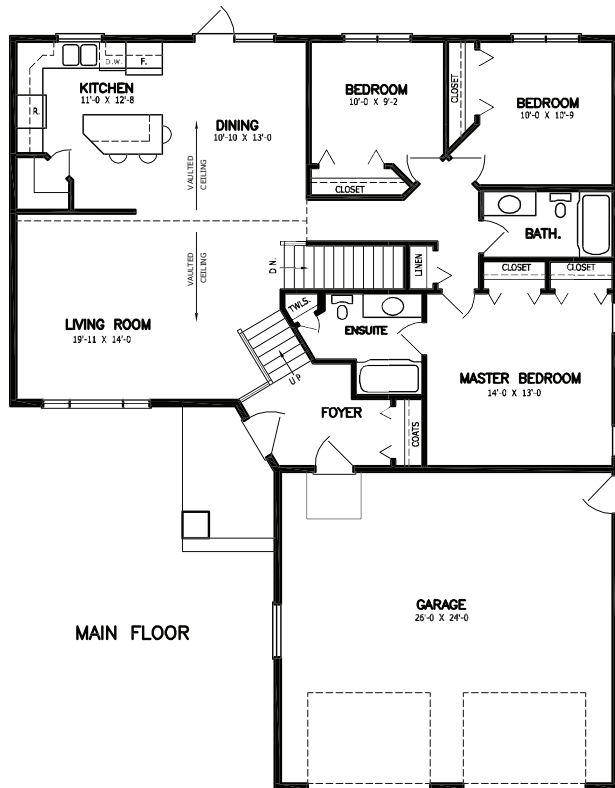

CONTACT US TODAY
FOR MORE INFORMATION!

1.855.882.8426

packages@mcmunnandyates.com

View more floor plans online at mcmunnandyates.com/packages/homes-cottages