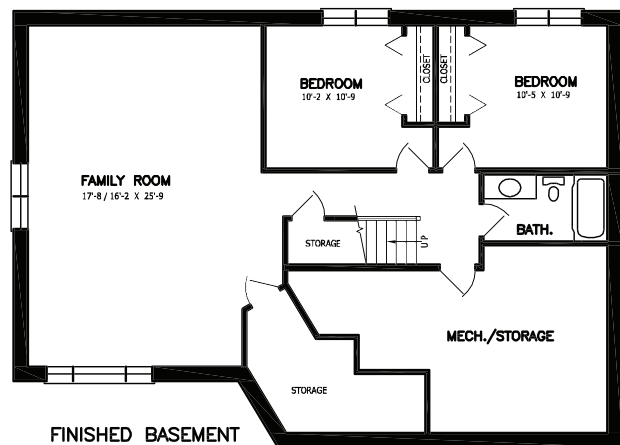

McMunn & Yates
Building Supplies

BRENTWOOD

BRENTWOOD

Style: Bi-Level
Dimensions: 46' x 28' / 33'
Main Floor: 1435 sqft
Basement: 1426 sqft
Bedrooms: 5
Bath: 3

FEATURES

- Vaulted ceiling
- Kitchen with island and seating
- Master bedroom with ensuite bathroom
- Finished basement with 2 bedrooms, 1 bath and 3 storage areas
- 2 Door garage

Drawing is artist's conception only

CONTACT US TODAY
FOR MORE INFORMATION!

1.855.882.8426

packages@mcmunnandyates.com

View more floor plans online at mcmunnandyates.com/packages/homes-cottages