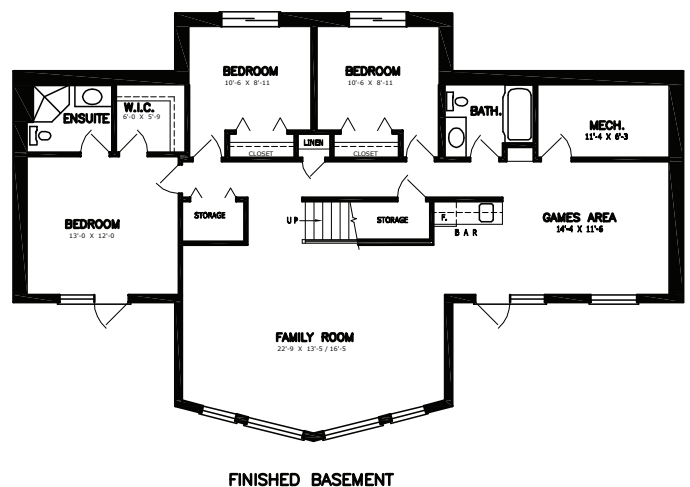

McMunn & Yates
Building Supplies

DUFFERIN

Drawing is artist's conception only

DUFFERIN

Style: Bungalow

Dimensions: 58' x 20' / 37'

Main Floor: 1532 sqft

Basement: 1532 sqft

Bedrooms: 6

Bath: 4½

FEATURES

- Kitchen with island
- Main floor laundry room
- Master bedroom with ensuite bathroom and walk-in closet
- Finished basement with 3 bedrooms and 2 bathrooms
- Bedroom with ensuite and walk-in closet
- Wood deck