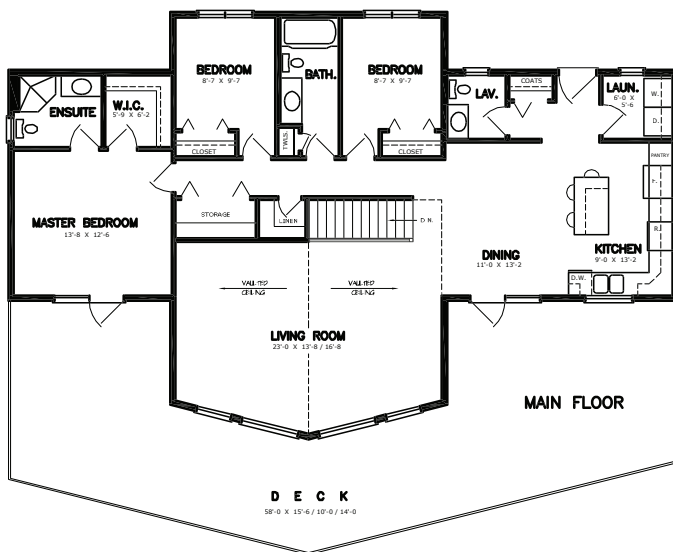

McMunn & Yates
Building Supplies

DUFFERIN

Drawing is artist's conception only

DUFFERIN

Style: Bungalow

Dimensions: 58' x 20' / 37'

Main Floor: 1532 sqft

Basement: 1532 sqft

Bedrooms: 6

Bath: 4½

FEATURES

- Kitchen with island
- Main floor laundry room
- Master bedroom with ensuite bathroom and walk-in closet
- Finished basement with 3 bedrooms and 2 bathrooms
- Bedroom with ensuite and walk-in closet
- Wood deck