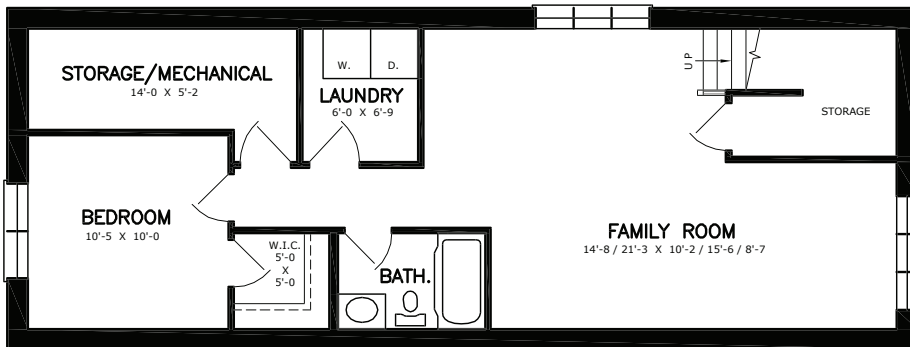

MAIN FLOOR

FINISHED BASEMENT

CONTACT US TODAY
FOR MORE INFORMATION!

1.855.882.8426

packages@mcmunnandyates.com

View more floor plans online at mcmunnandyates.com/packages/homes-cottages