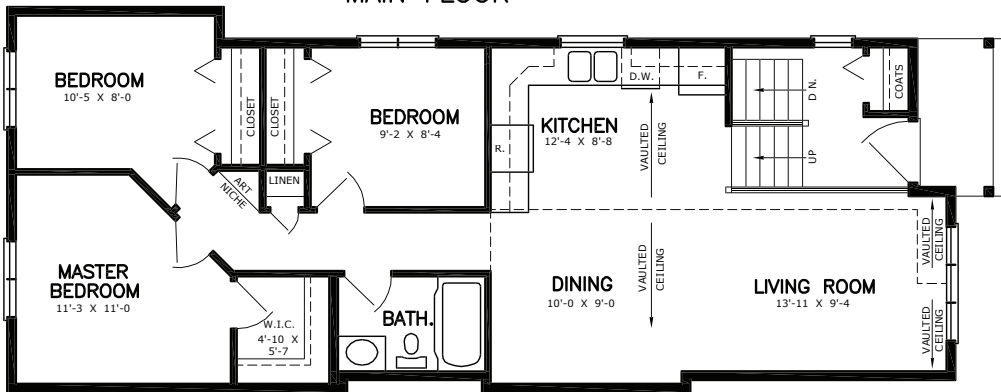

*Drawing is artist's conception only*

**GRAYSON**

Style: Bi-level  
Dimensions: 18' x 48'  
Main Floor: 923 sqft  
Basement: 864 sqft  
Bedrooms: 4  
Bath: 2

**FEATURES**

- Vaulted ceiling
- Open concept main floor
- Master bedroom with walk-in closet
- Finished basement with 1 bathroom, 1 bedroom with walk-in closet and laundry room

**MAIN FLOOR**

**FINISHED BASEMENT**

**CONTACT US TODAY**  
FOR MORE INFORMATION!

1.855.882.8426

packages@mcmunnandyates.com

View more floor plans online at [mcmunnandyates.com/packages/homes-cottages](http://mcmunnandyates.com/packages/homes-cottages)