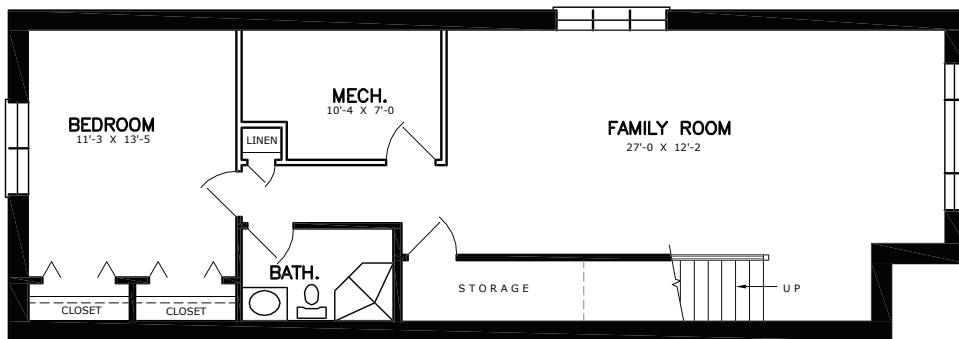

## HARTFORD

Style: Raised Bungalow

Dimensions: 18' x 52'

Main Floor: 940 sqft

Lower Floor: 919 sqft

Bedrooms: 3

Bath: 2

## FEATURES

- Vaulted ceiling
- Kitchen with island
- Laundry room
- Lower floor bedroom and bathroom

*Drawing is artist's conception only*

MAIN FLOOR

FINISHED BASEMENT

**CONTACT US TODAY**  
FOR MORE INFORMATION!