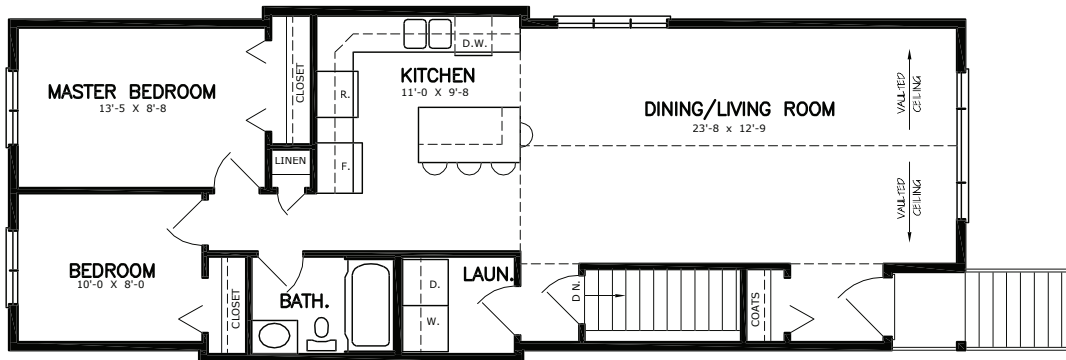

## HARTFORD

Style: Raised Bungalow

Dimensions: 18' x 52'

Main Floor: 940 sqft

Lower Floor: 919 sqft

Bedrooms: 3

Bath: 2

## FEATURES

- Vaulted ceiling
- Kitchen with island
- Laundry room
- Lower floor bedroom and bathroom

*Drawing is artist's conception only*

MAIN FLOOR

FINISHED BASEMENT

**CONTACT US TODAY**  
FOR MORE INFORMATION!