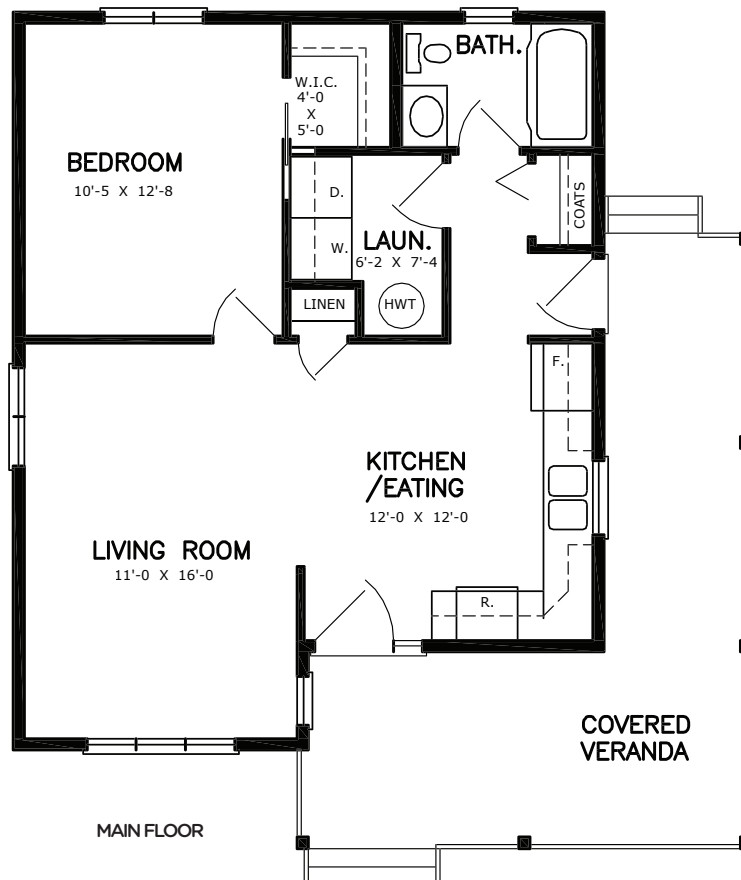

McMunn & Yates
Building Supplies

JUBILEE

JUBILEE

Style: Bungalow

Dimensions: 24' x 30' / 24'

Main Floor: 672 sqft

Bedrooms: 1

Bath: 1

FEATURES

- Vaulted ceiling
- Bedroom with walk-in closet
- Laundry room
- Covered veranda
- Wood decking

Drawing is artist's conception only

CONTACT US TODAY
FOR MORE INFORMATION!

1.855.882.8426

packages@mcmunnandyates.com