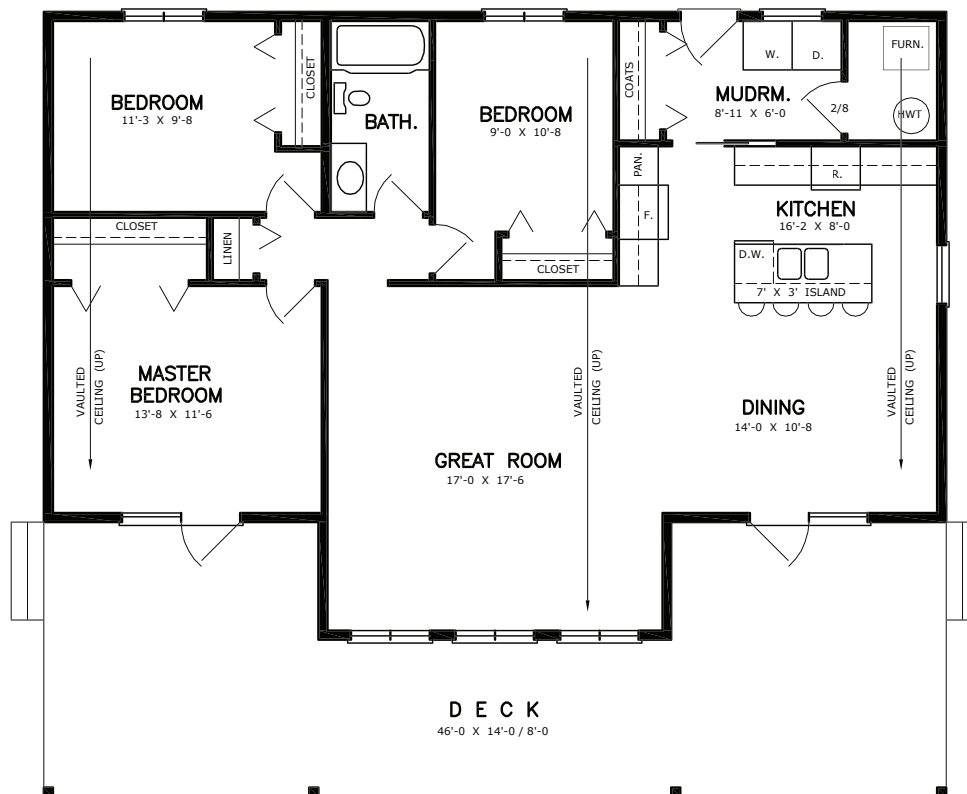

## OAKLEY

Style: Bungalow

Dimensions: 46' x 26' / 32'

Main Floor: 1304 sqft

Bedrooms: 3

Bath: 1

## FEATURES

- Vaulted ceiling
- Kitchen with island
- Main floor mudroom
- Wood deck

*Drawing is artist's conception only*

MAIN FLOOR

**CONTACT US TODAY**  
FOR MORE INFORMATION!

1.855.882.8426

packages@mcmunnandyates.com