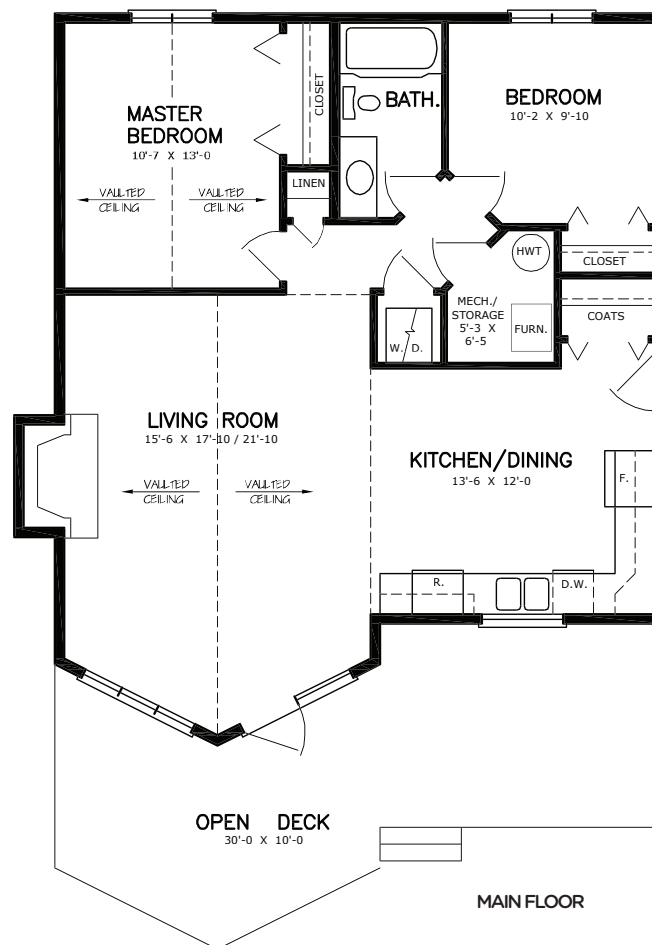

McMunn & Yates
Building Supplies

STRADBROOKE

STRADBROOKE

Style: Bungalow

Dimensions: 30' x 30' / 34'

Main Floor: 960 sqft

Bedrooms: 2

Bath: 1

FEATURES

- Vaulted ceiling
- Washer / dryer combo
- Wood deck

Drawing is artist's conception only

CONTACT US TODAY
FOR MORE INFORMATION!

1.855.882.8426

packages@mcmunnandyates.com

View more floor plans online at [mcmunnandyates.com/packages/homes-cottages](https://www.mcmunnandyates.com/packages/homes-cottages)