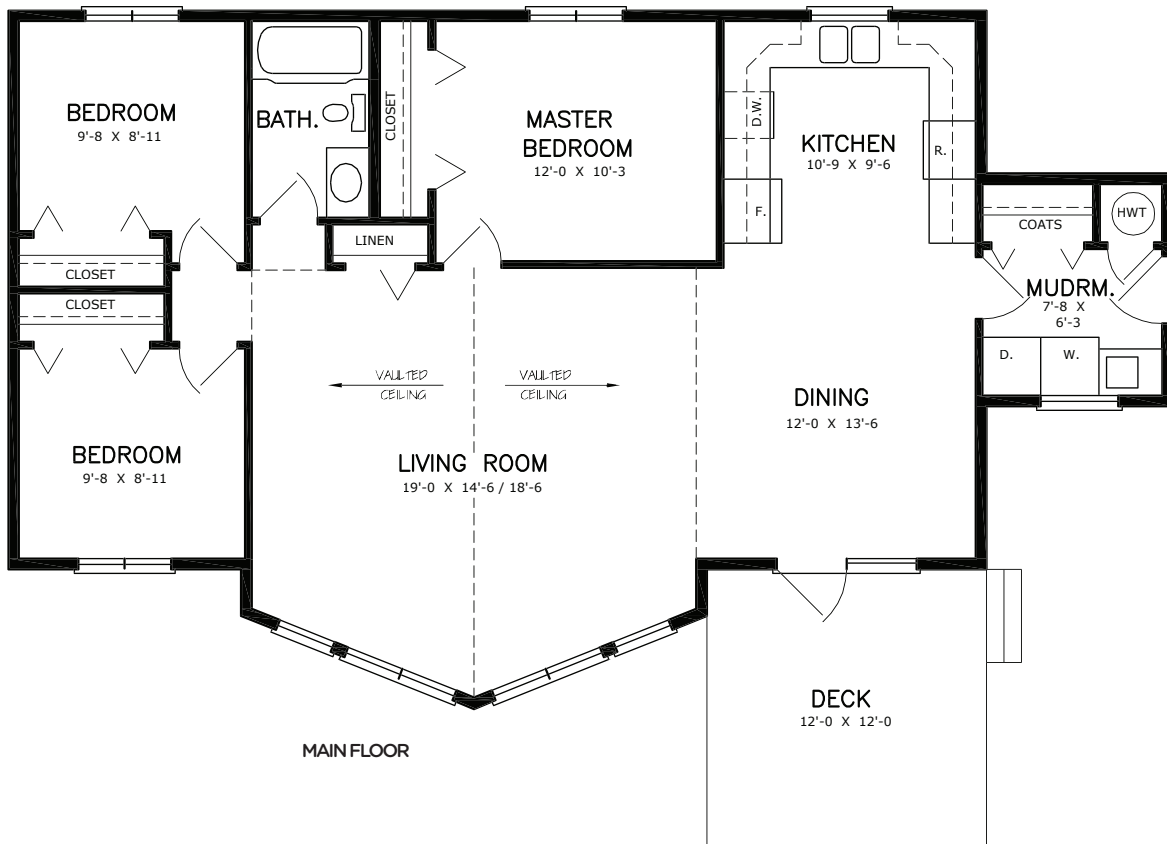

McMunn & Yates
Building Supplies

UNDERWOOD

UNDERWOOD

Style: Bungalow

Dimensions: 50' x 24' / 30'

Main Floor: 1168 sqft

Bedrooms: 3

Bath: 1

FEATURES

- Vaulted ceiling
- Mudroom
- Wood deck

Drawing is artist's conception only

CONTACT US TODAY
FOR MORE INFORMATION!

1.855.882.8426

packages@mcmunnandyates.com

View more floor plans online at [mcmunnandyates.com/packages/homes-cottages](https://www.mcmunnandyates.com/packages/homes-cottages)