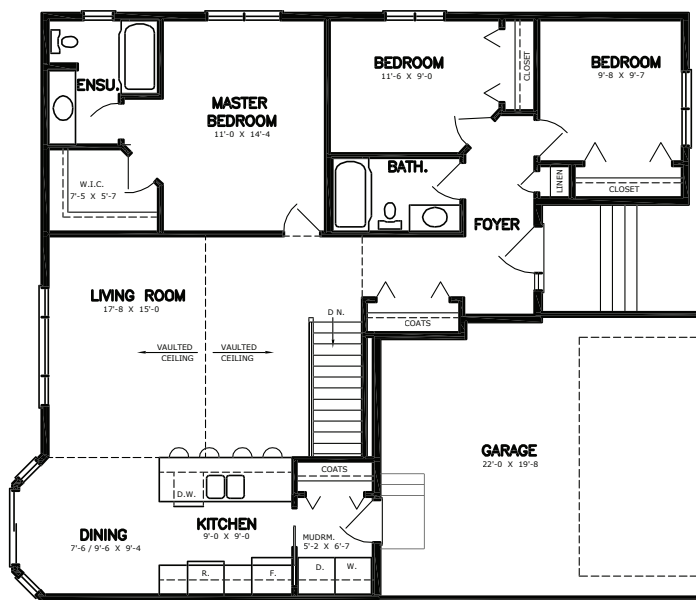

McMunn & Yates
Building Supplies

VALORA

Drawing is artist's conception only

VALORA

Style: Bungalow

Dimensions: 40' x 44'

Main Floor: 1304 sqft

Basement: 1281 sqft

Bedrooms: 4

Bath: 3

FEATURES

- Vaulted ceiling
- Kitchen with island
- Mudroom
- Master bedroom with ensuite and walk-in closet
- Finished basement with 1 bathroom and 1 bedroom with walk-in closet
- Garage