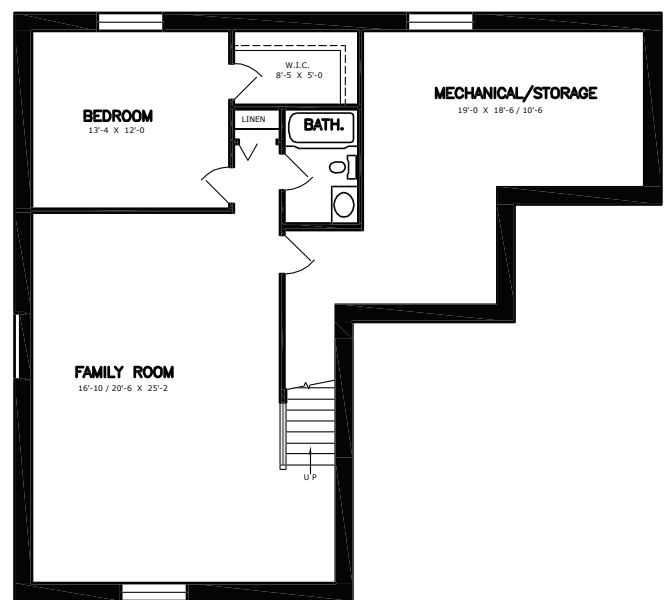

McMunn & Yates
Building Supplies

VALORA

Drawing is artist's conception only

VALORA

Style: Bungalow

Dimensions: 40' x 44'

Main Floor: 1304 sqft

Basement: 1281 sqft

Bedrooms: 4

Bath: 3

FEATURES

- Vaulted ceiling
- Kitchen with island
- Mudroom
- Master bedroom with ensuite and walk-in closet
- Finished basement with 1 bathroom and 1 bedroom with walk-in closet
- Garage

MAIN FLOOR

FINISHED BASEMENT

CONTACT US TODAY
FOR MORE INFORMATION!

1.855.882.8426

packages@mcmunnandyates.com

View more floor plans online at mcmunnandyates.com/packages/homes-cottages