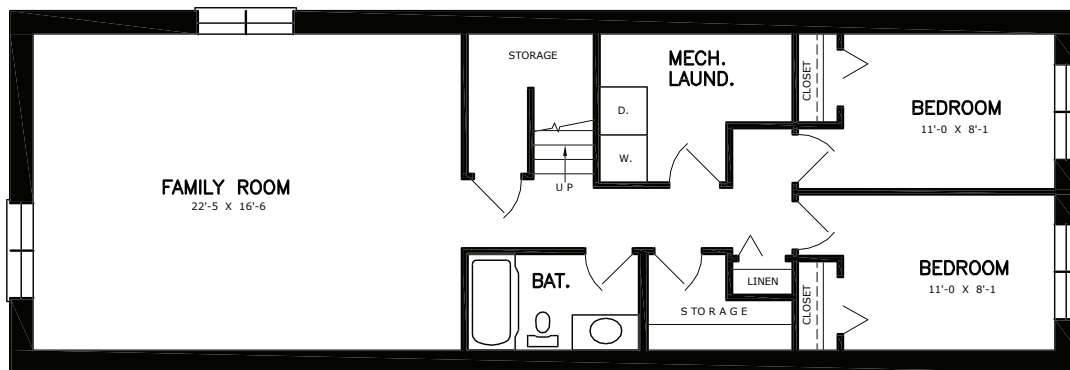

CONTACT US TODAY
FOR MORE INFORMATION!

1.855.882.8426

packages@mcmunnandyates.com

View more floor plans online at mcmunnandyates.com/packages/homes-cottages