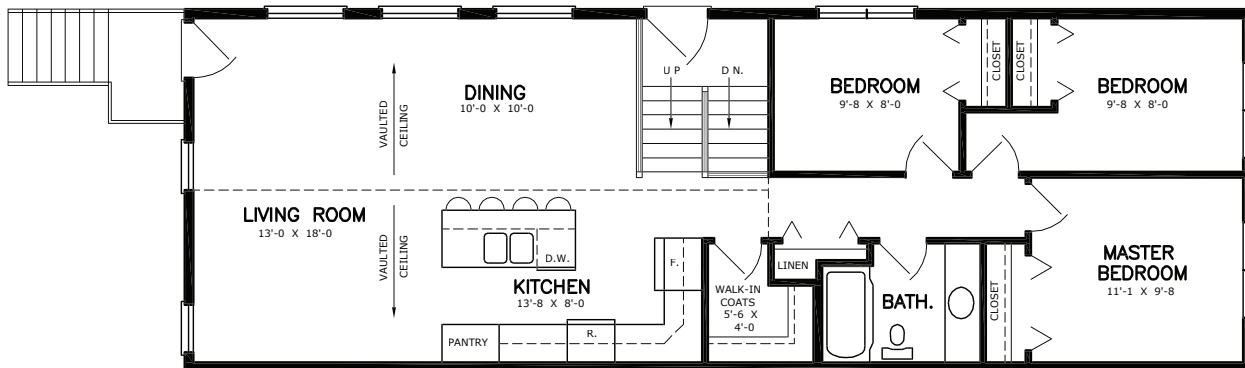

Drawing is artist's conception only

CONTACT US TODAY
FOR MORE INFORMATION!

1.855.882.8426

packages@mcmunnandyates.com

View more floor plans online at mcmunnandyates.com/packages/homes-cottages