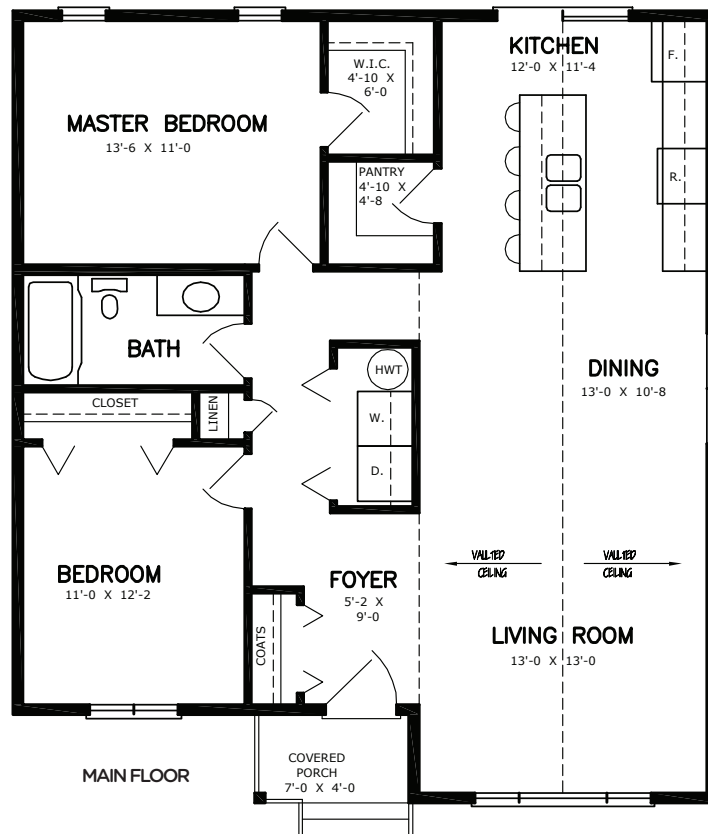

CONTACT US TODAY
FOR MORE INFORMATION!

1.855.882.8426

packages@mcmunnandyates.com