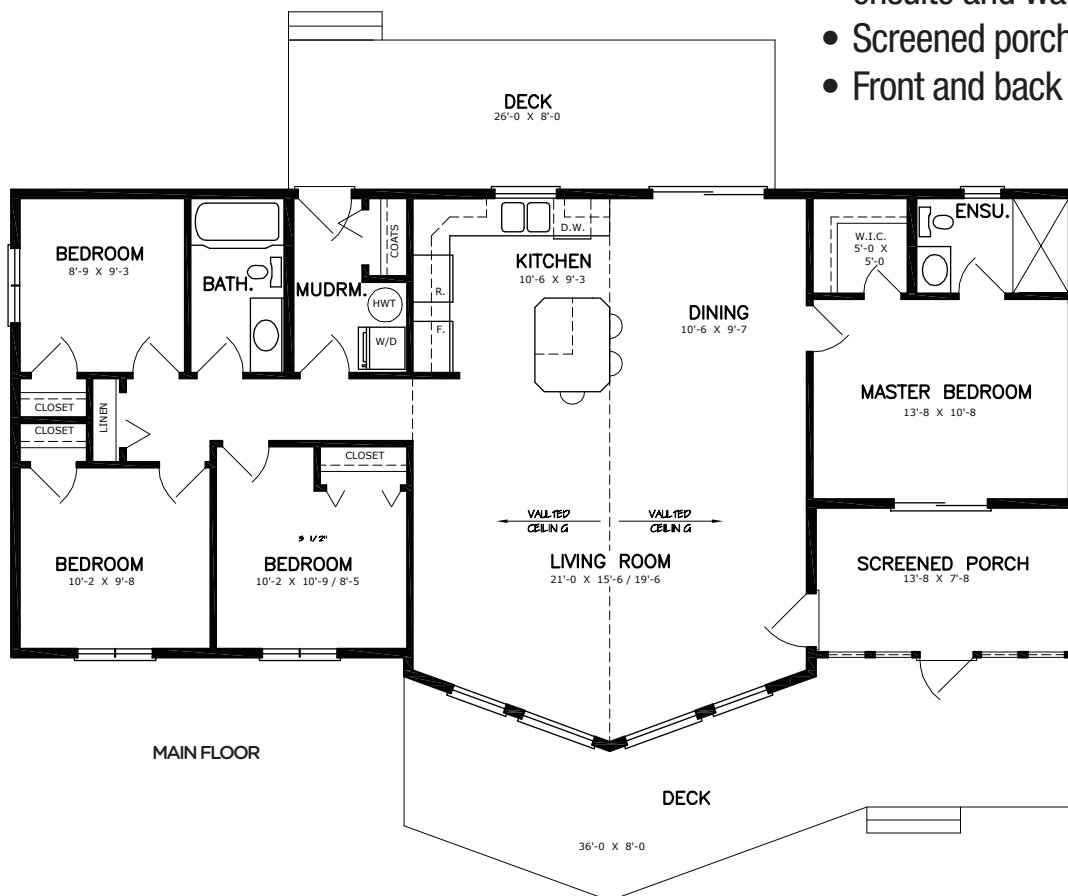

# WATERSIDE

*Drawing is artist's conception only*

## WATERSIDE

Style: Bungalow

Dimensions: 57' x 25' / 30'

Main Floor: 1379 sqft

Screened Porch: 112 sqft

Total: 1491 sqft

Bedrooms: 4

Bath: 2

## FEATURES

- Vaulted ceiling
- Kitchen with island
- Master bedroom with ensuite and walk-in closet
- Screened porch
- Front and back deck area

**CONTACT US TODAY**  
FOR MORE INFORMATION!

1.855.882.8426