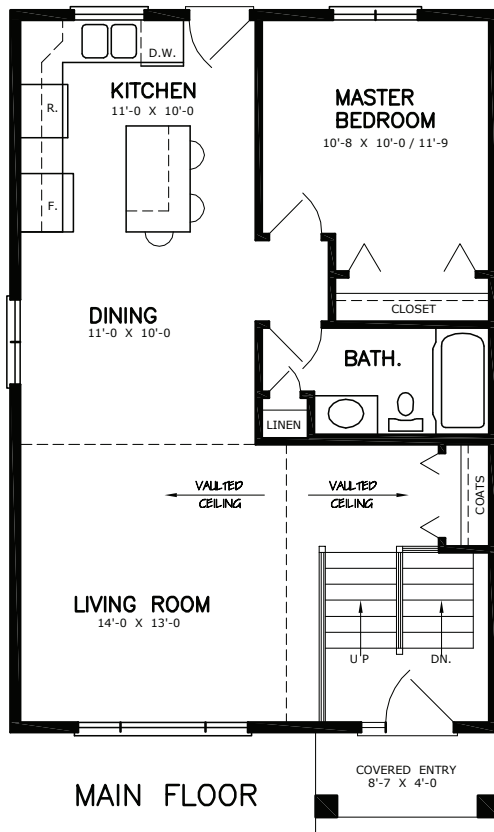

CONTACT US TODAY
FOR MORE INFORMATION!

1.855.882.8426

packages@mcmunnandyates.com