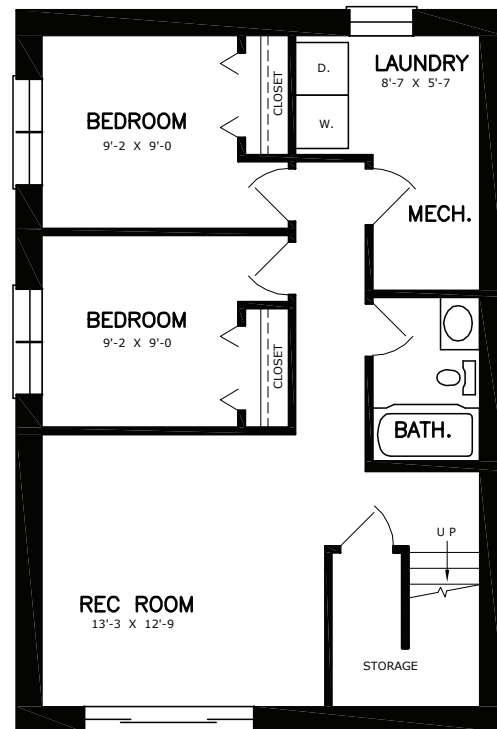

CONTACT US TODAY
FOR MORE INFORMATION!

1.855.882.8426

packages@mcmunnandyates.com