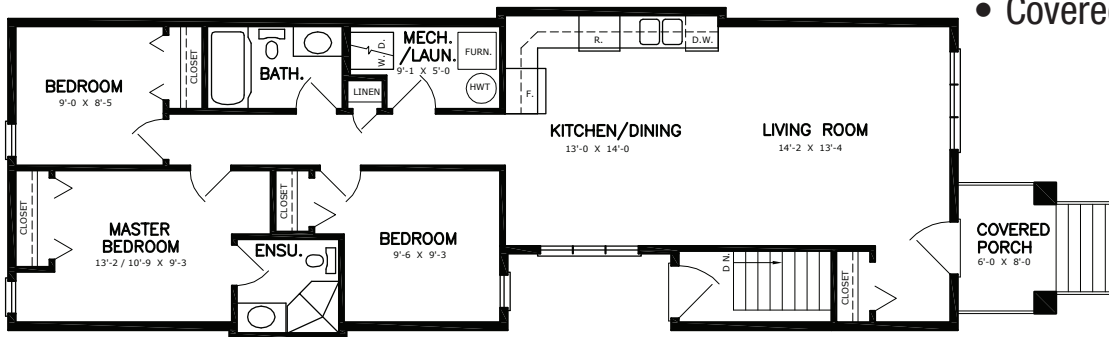

YORKSHIRE

Style: Bungalow

Dimensions: 19' x 58'

Main Floor: 1069 sqft

Bedrooms: 5

Bath: 3

FEATURES

- Master bedroom with ensuite bathroom
- Main floor with washer/dryer combo
- Finished basement with kitchen/living area, 2 bedrooms, 1 bath, laundry room and storage room
- Covered porch

Drawing is artist's conception only

MAIN FLOOR

FINISHED BASEMENT

CONTACT US TODAY
FOR MORE INFORMATION!

☎ 1.855.882.8426

✉ packages@mcmunnandyates.com