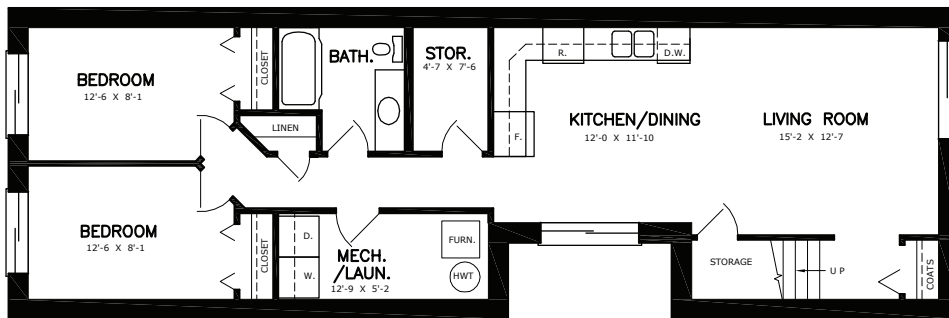

MAIN FLOOR

FINISHED BASEMENT

CONTACT US TODAY
FOR MORE INFORMATION!

☎ 1.855.882.8426

✉ packages@mcmunnandyates.com