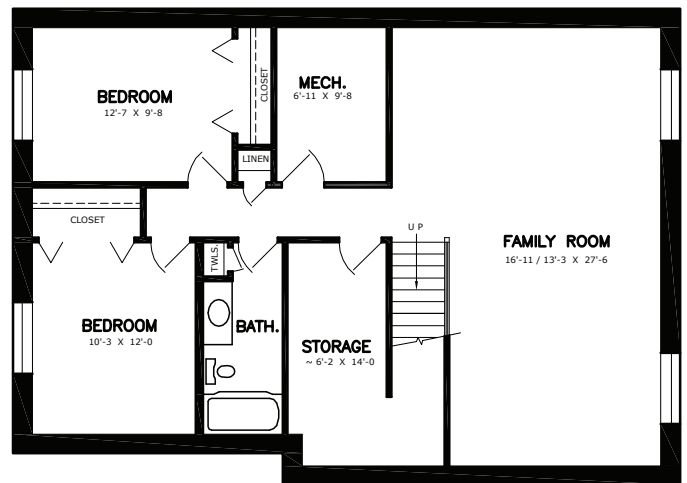

McMunn & Yates
Building Supplies

ZEPHYR

ZEPHYR

Style: Bungalow

Dimensions: 42' x 30' / 28'

Main Floor: 1244 sqft

Bedrooms: 4

Bath: 3

FEATURES

- Vaulted ceiling
- Kitchen with island
- Master bedroom with ensuite and walk-in closet
- Main floor laundry room
- Finished basement with 2 bedrooms, 1 bathroom and storage room
- Garage

Drawing is artist's conception only