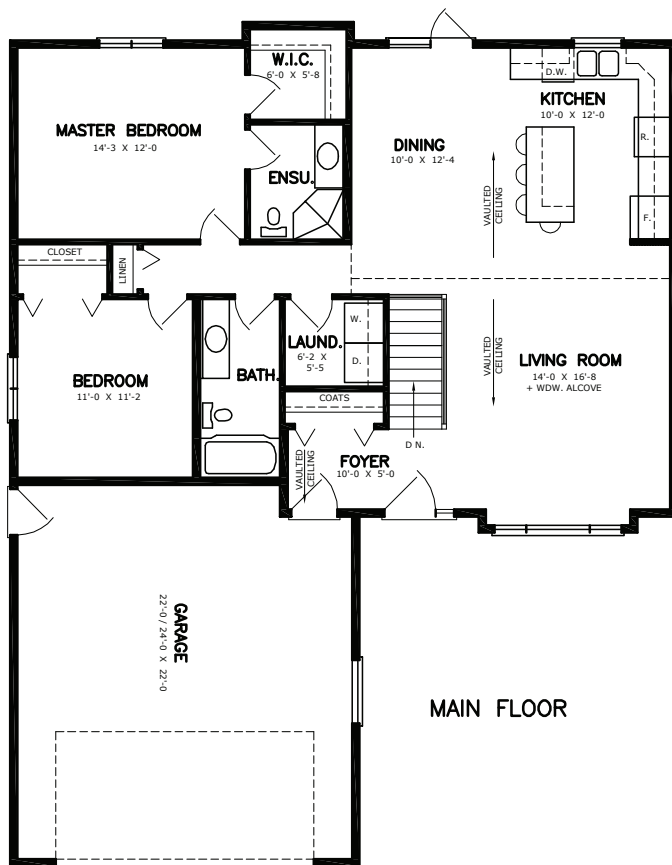

McMunn & Yates
Building Supplies

ZEPHYR

ZEPHYR

Style: Bungalow

Dimensions: 42' x 30' / 28'

Main Floor: 1244 sqft

Bedrooms: 4

Bath: 3

FEATURES

- Vaulted ceiling
- Kitchen with island
- Master bedroom with ensuite and walk-in closet
- Main floor laundry room
- Finished basement with 2 bedrooms, 1 bathroom and storage room
- Garage

Drawing is artist's conception only