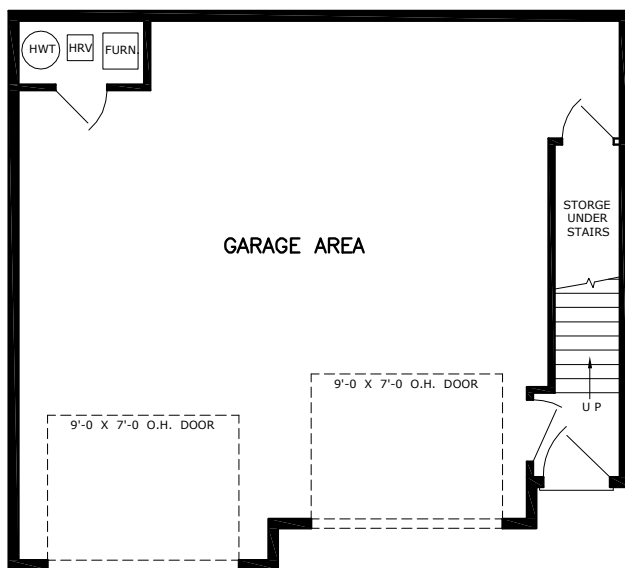

McMunn & Yates
Building Supplies

NEWPORT

NEWPORT

Style: 2 Storey
Dimensions: 30x29
Main Floor: 842 sqft
Bedrooms: 2
Bath: 1

FEATURES

- Open concept
- Double garage

Drawing is artist's conception only

MAIN FLOOR