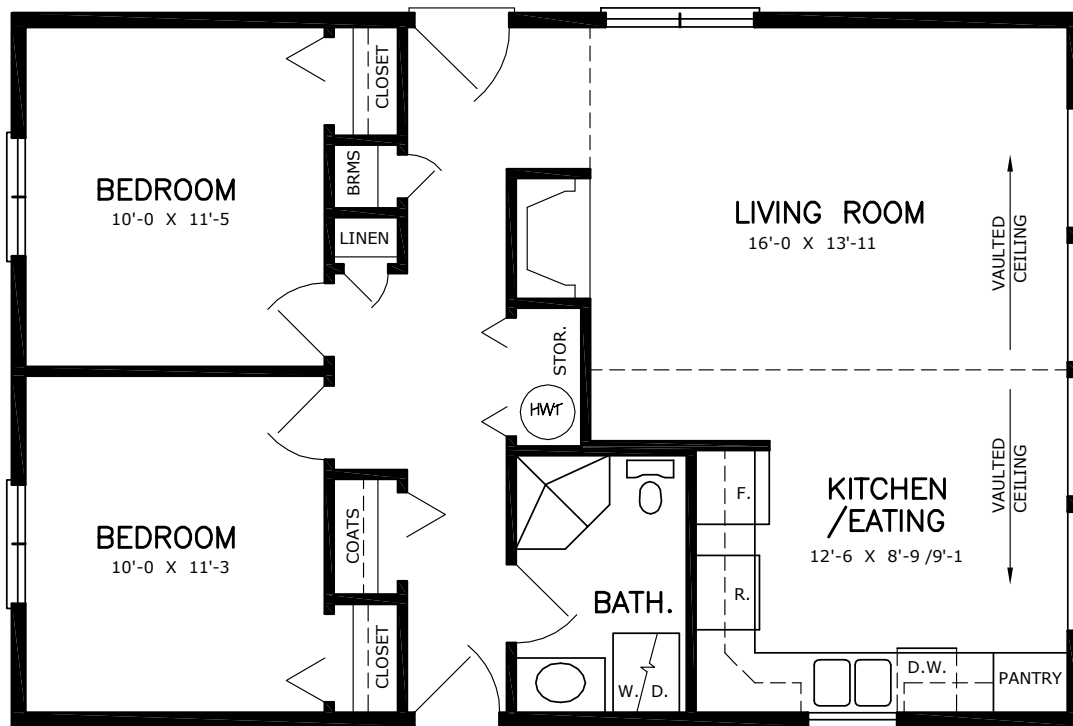

CONTACT US TODAY
FOR MORE INFORMATION!

☎ 1.855.882.8426

✉ packages@mcmunnandyates.com