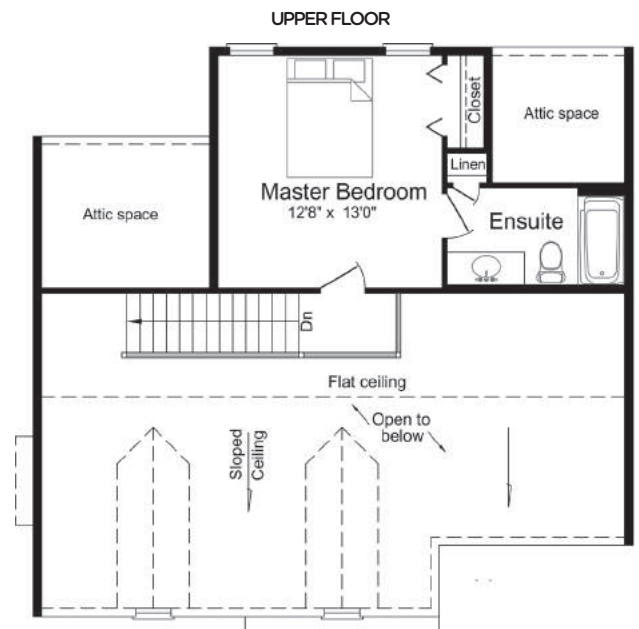

McMunn & Yates
Building Supplies

ELKWOOD

Drawing is artist's conception only

ELKWOOD

Style: 1½ Storey
Dimensions: 34' x 40'
Main Floor: 1010 sq. ft.
Upper Floor: 325 sq. ft.
Total Area: 1335 sq. ft.
Bedrooms: 3
Bath: 2 full

FEATURES

- Sloped ceiling in living area
- Kitchen island and pantry
- Master ensuite
- 11'x12' Screened porch
- Covered porch at front
- Covered landing at rear

CONTACT US TODAY
FOR MORE INFORMATION!

1.855.882.8426