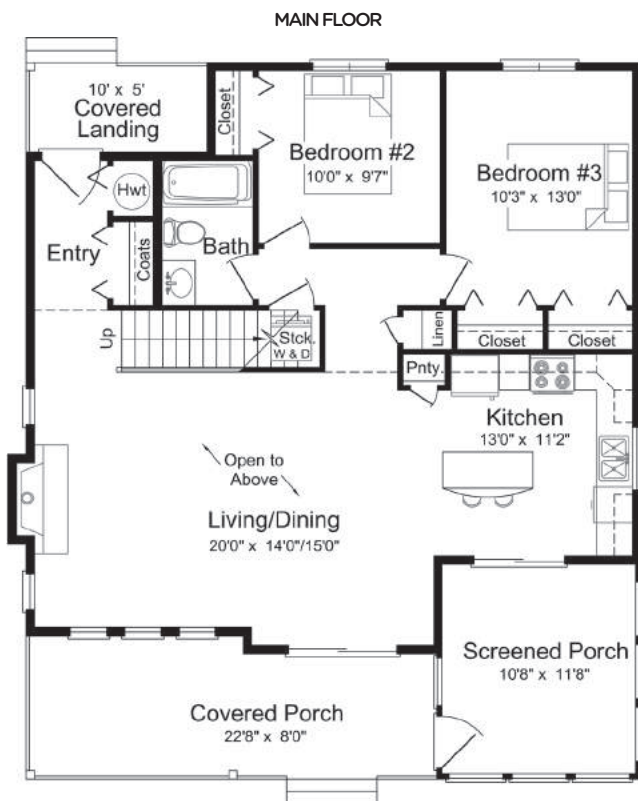

McMunn & Yates
Building Supplies

ELKWOOD

Drawing is artist's conception only

ELKWOOD

Style: 1½ Storey
Dimensions: 34' x 40'
Main Floor: 1010 sq. ft.
Upper Floor: 325 sq. ft.
Total Area: 1335 sq. ft.
Bedrooms: 3
Bath: 2 full

FEATURES

- Sloped ceiling in living area
- Kitchen island and pantry
- Master ensuite
- 11'x12' Screened porch
- Covered porch at front
- Covered landing at rear

CONTACT US TODAY
FOR MORE INFORMATION!

1.855.882.8426