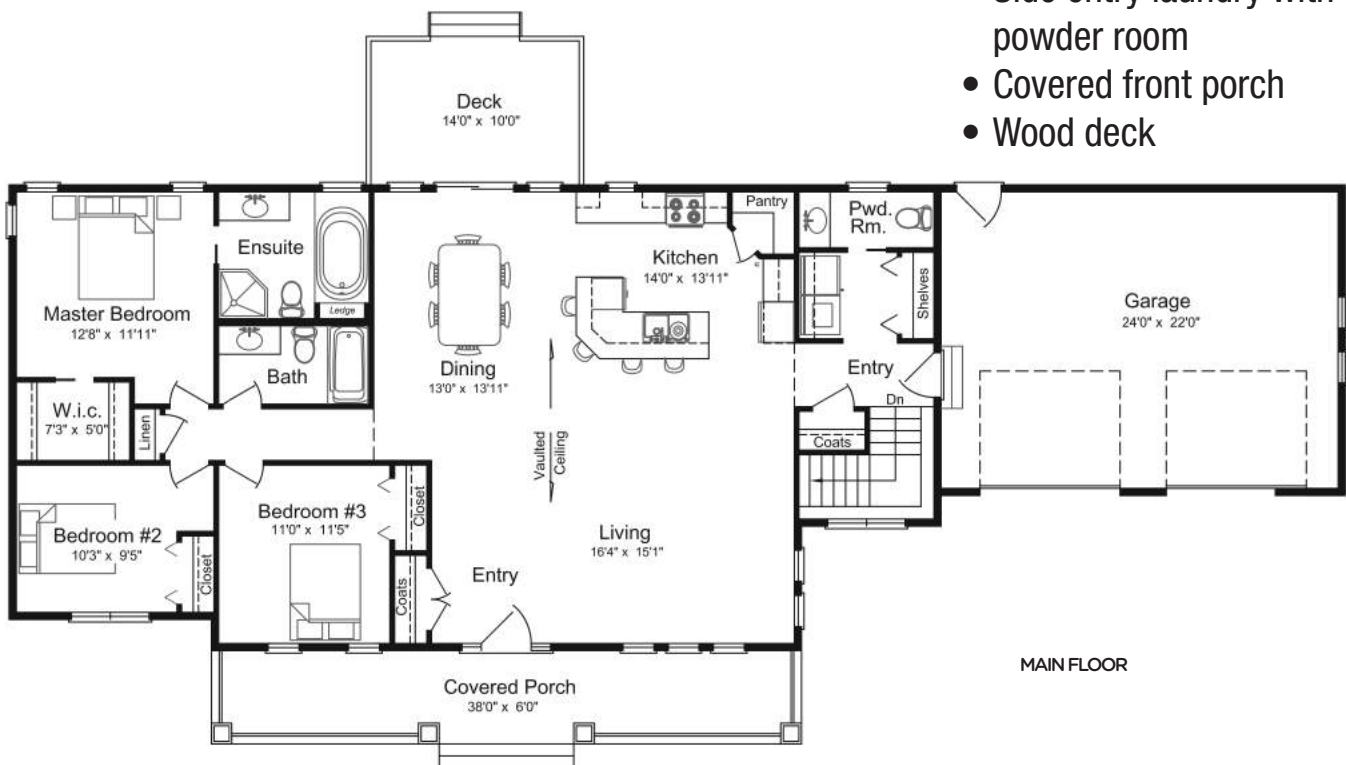

McMunn & Yates
Building Supplies

ELLESMERE

Drawing is artist's conception only

ELLESMERE

Style: Bungalow
Dimensions: 60' x 36'
Main Floor: 1702 sq. ft.
Bedrooms: 3
Bath: 2½

FEATURES

- Vaulted ceiling in living area with vaulted dormers
- Master ensuite with tub
- Master bedroom with walk-in closet
- Large kitchen island with snack bar
- Side entry laundry with powder room
- Covered front porch
- Wood deck