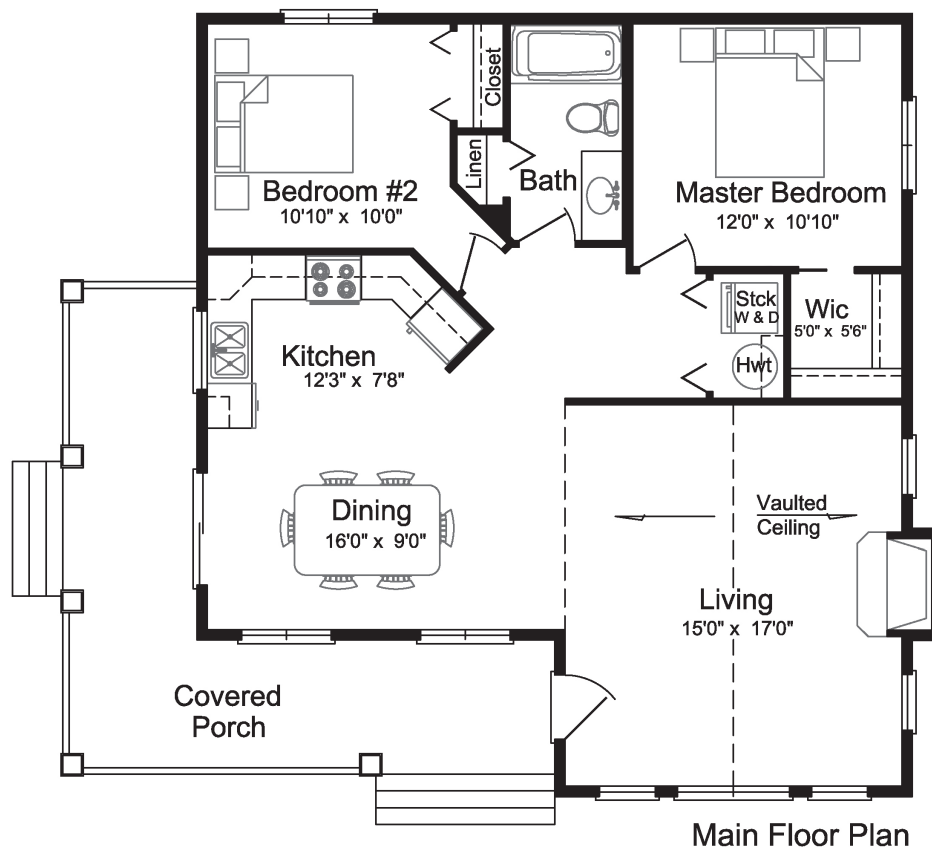

CONTACT US TODAY
FOR MORE INFORMATION!

1.855.882.8426

packages@mcmunnandyates.com