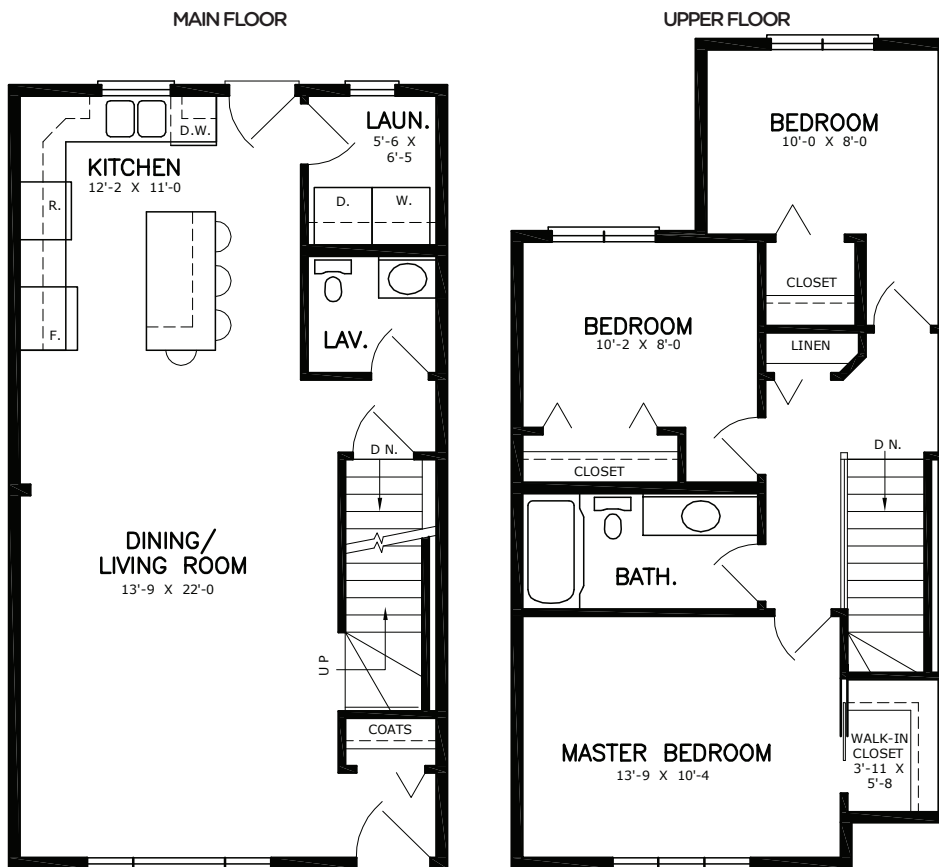

McMunn & Yates
Building Supplies

INGLEWOOD

Drawing is artist's conception only

INGLEWOOD

Style: Two Storey
Dimensions: 19' x 34'
Main Floor: 646 sq. ft.
Upper Floor: 609 sq. ft.
Total: 1,255 sq. ft.
Bedrooms: 4
Bath: 2½

FEATURES

- Master bedroom with walk-in closet
- Maple kitchen with island
- Finished basement with 1 bedroom, 1 bathroom and family room
- Main floor laundry

CONTACT US TODAY
FOR MORE INFORMATION!

☎ 1.855.882.8426