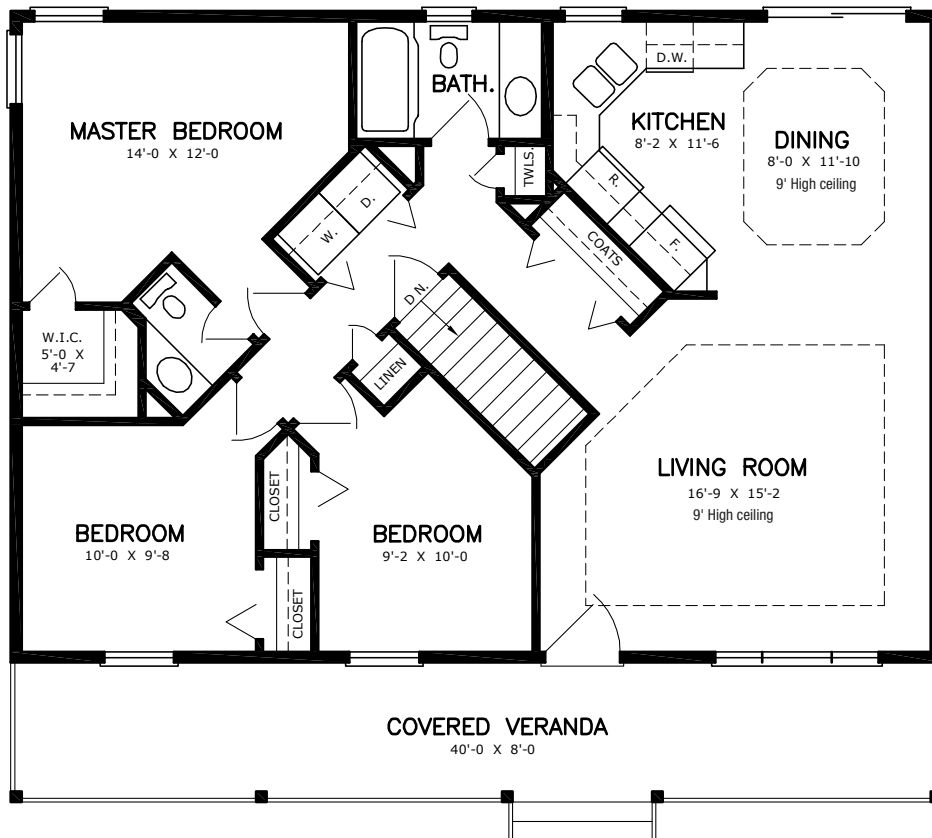

**McMunn & Yates**  
Building Supplies

**KENMORE**

*Drawing is artist's conception only*

## KENMORE

Style: Bungalow  
Dimensions: 28' x 40'  
Main Floor: 1120 sq. ft.  
Bedrooms: 3  
Bath: 1 full

## FEATURES

- Master bedroom with ensuite and walk-in closet
- Main floor laundry
- Covered front porch
- 9' High ceilings in dining and living room

**CONTACT US TODAY**  
FOR MORE INFORMATION!

☎ 1.855.882.8426