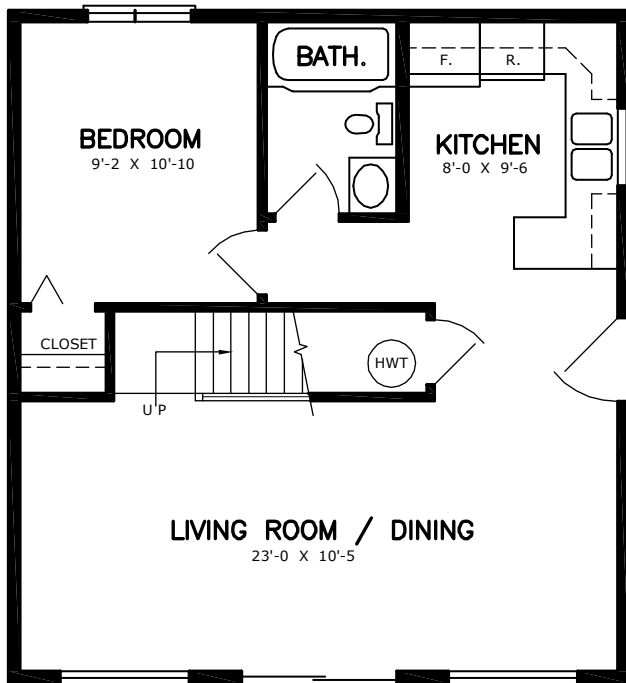

LARKHILL

Style: 2-Storey
Dimensions: 24' x 26'
Main Floor: 1248 sq. ft.
Bedrooms: 3
Bath: 2 full

FEATURES

- Open concept living and dining
- Wood balcony off upper level and bedrooms

Drawing is artist's conception only

MAIN FLOOR

UPPER FLOOR

CONTACT US TODAY
FOR MORE INFORMATION!

1.855.882.8426

packages@mcmunnandyates.com