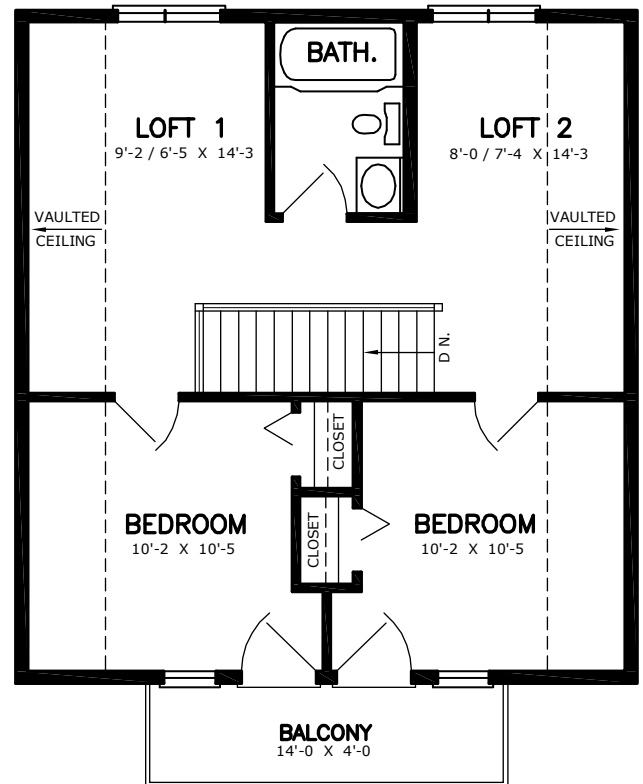

UPPER FLOOR