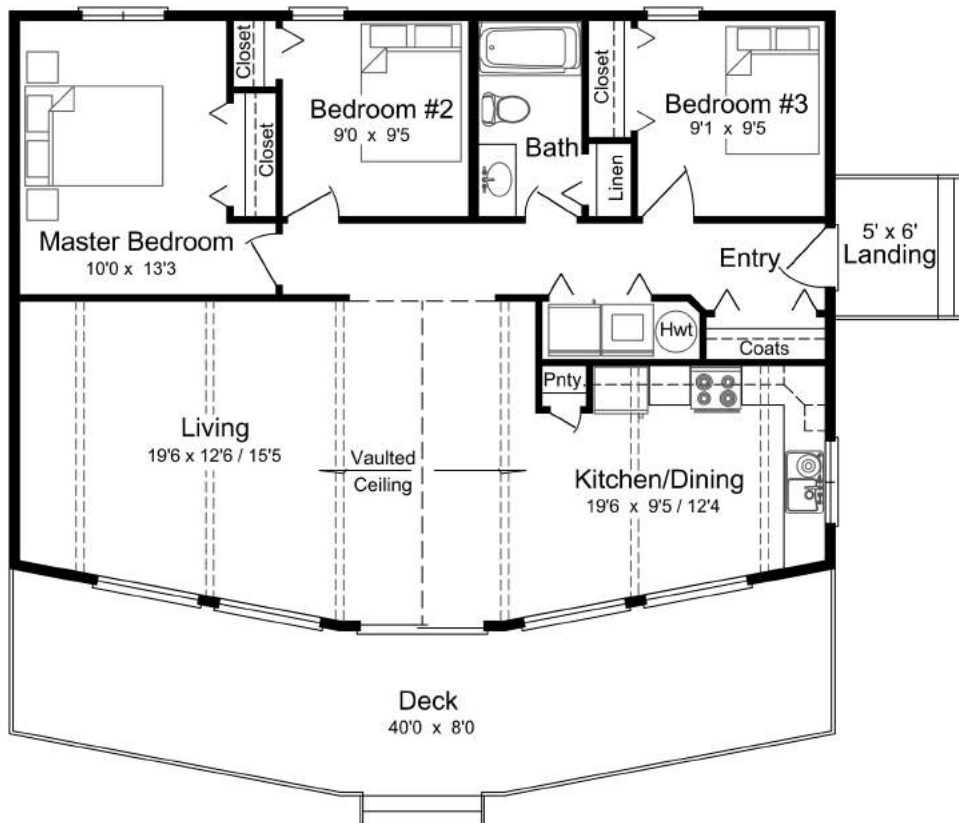

CONTACT US TODAY
FOR MORE INFORMATION!

1.855.882.8426

packages@mcmunnandyates.com