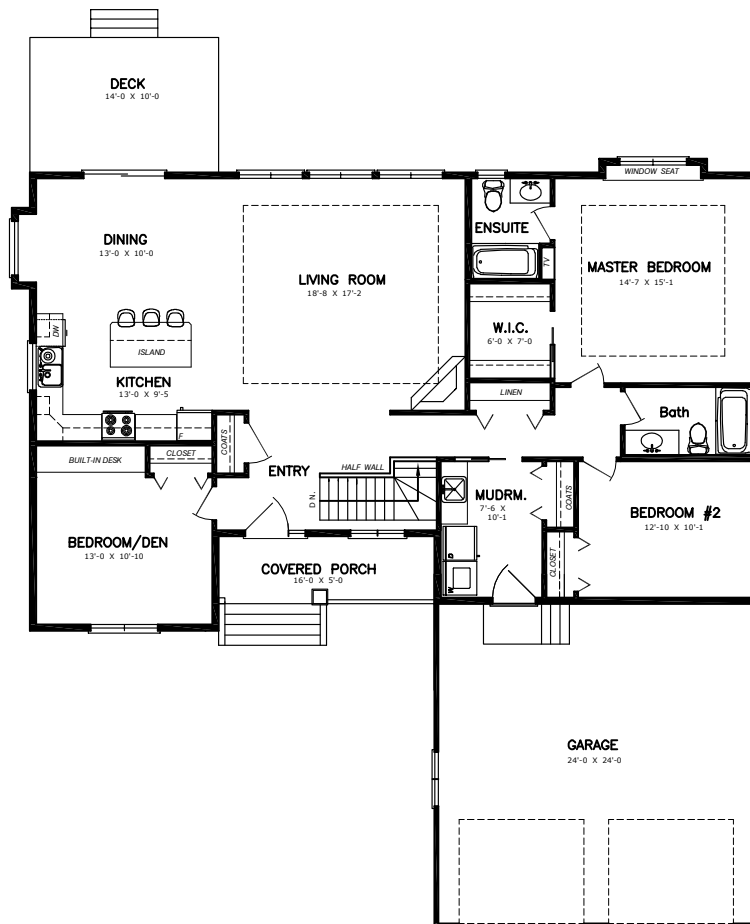

McMunn & Yates
Building Supplies

PEYTON

Drawing is artist's conception only

PEYTON

Style: Bungalow
Dimensions: 54' x 34'
Main Floor: 1692 sq. ft.
Bedrooms: 3
Bath: 2 full

FEATURES

- 9' high ceiling in living and master bedroom
- Kitchen island with snack bar
- Built-in desk in Den
- Master ensuite with walk-in closet
- Window seat in master bedroom
- Front covered porch
- Wood deck