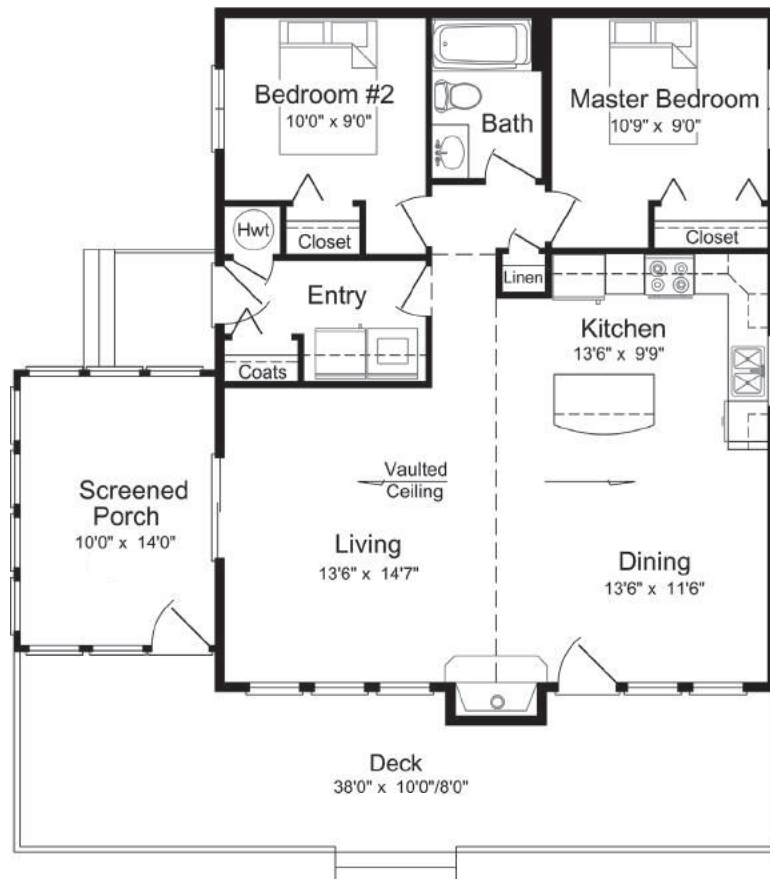

## PINEFALLS

Style: Bungalow  
Dimensions: 28' x 34'  
Main Floor: 1100 sq. ft.  
Bedrooms: 2  
Bath: 1 full

## FEATURES

- Vaulted ceiling in living room, dining room and kitchen
- Rakehead windows
- Kitchen island
- Side entry with laundry
- 10' x 14' screened porch
- Wood burning fireplace
- Wood deck

*Drawing is artist's conception only*