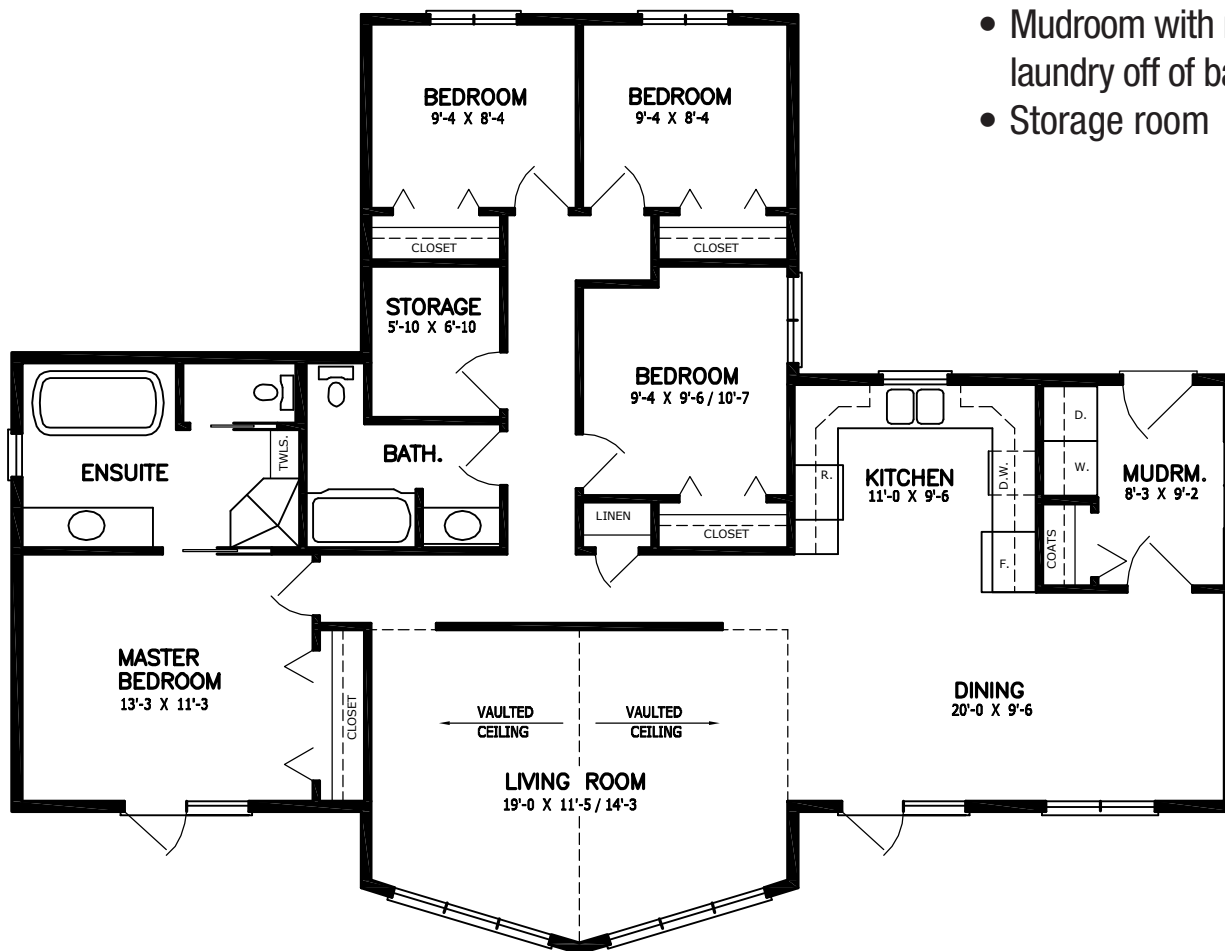

McMunn & Yates
Building Supplies

QUINTON

Drawing is artist's conception only

QUINTON

Style: Bungalow
Dimensions: 56' x 43'
Main Floor: 1566 sq. ft.
Bedrooms: 4
Bath: 2 full

FEATURES

- Vaulted ceilings with rakehead windows
- Master bedroom with ensuite
- Mudroom with main floor laundry off of back entrance
- Storage room