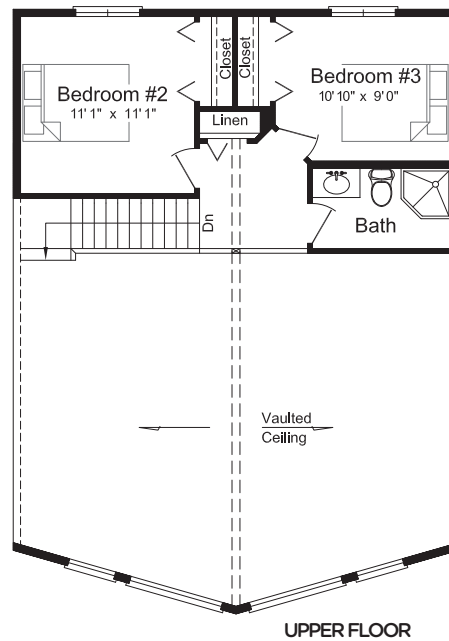

CONTACT US TODAY
FOR MORE INFORMATION!

1.855.882.8426

packages@mcmunnandyates.com