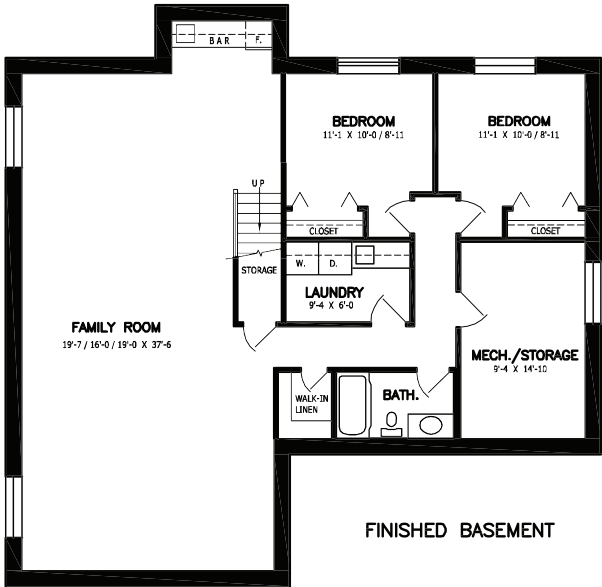

McMunn & Yates
Building Supplies

CONCORDIA

Drawing is artist's conception only

CONCORDIA

Style: Bungalow
Dimensions: 45' x 40' / 30'
Main Floor: 1605 sqft
Basement: 1605 sqft
Bedrooms: 5
Bath: 3

FEATURES

- Kitchen with island
- Master bedroom with ensuite bathroom and walk-in closet
- Finished basement with 2 bedrooms, 1 bathroom, 1 laundry room and 1 storage room
- Garage
- Covered veranda