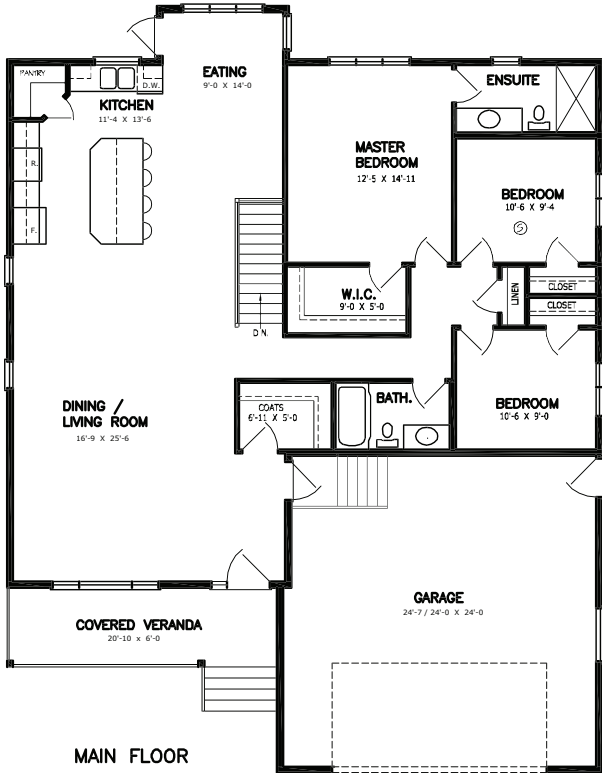

McMunn & Yates
Building Supplies

CONCORDIA

Drawing is artist's conception only

CONCORDIA

Style: Bungalow
Dimensions: 45' x 40' / 30'
Main Floor: 1605 sqft
Basement: 1605 sqft
Bedrooms: 5
Bath: 3

FEATURES

- Kitchen with island
- Master bedroom with ensuite bathroom and walk-in closet
- Finished basement with 2 bedrooms, 1 bathroom, 1 laundry room and 1 storage room
- Garage
- Covered veranda