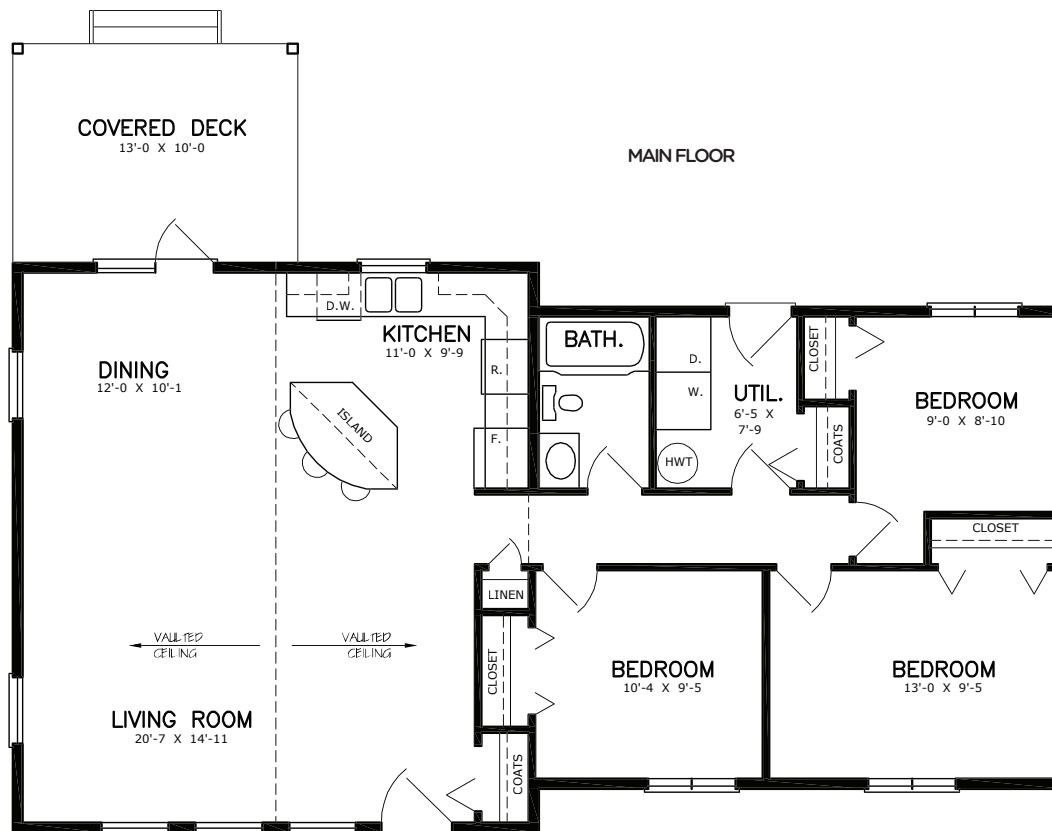

## LOCKHAVEN

Style: Bungalow

Dimensions: 48' x 26' / 22'

Main Floor: 1152 sqft

Bedrooms: 3

Bath: 1

## FEATURES

- Vaulted ceiling
- Kitchen with island
- Main floor utility/laundry room
- Covered deck

*Drawing is artist's conception only*

**CONTACT US TODAY**  
FOR MORE INFORMATION!

☎ 1.855.882.8426

✉ [packages@mcmunnandyates.com](mailto:packages@mcmunnandyates.com)