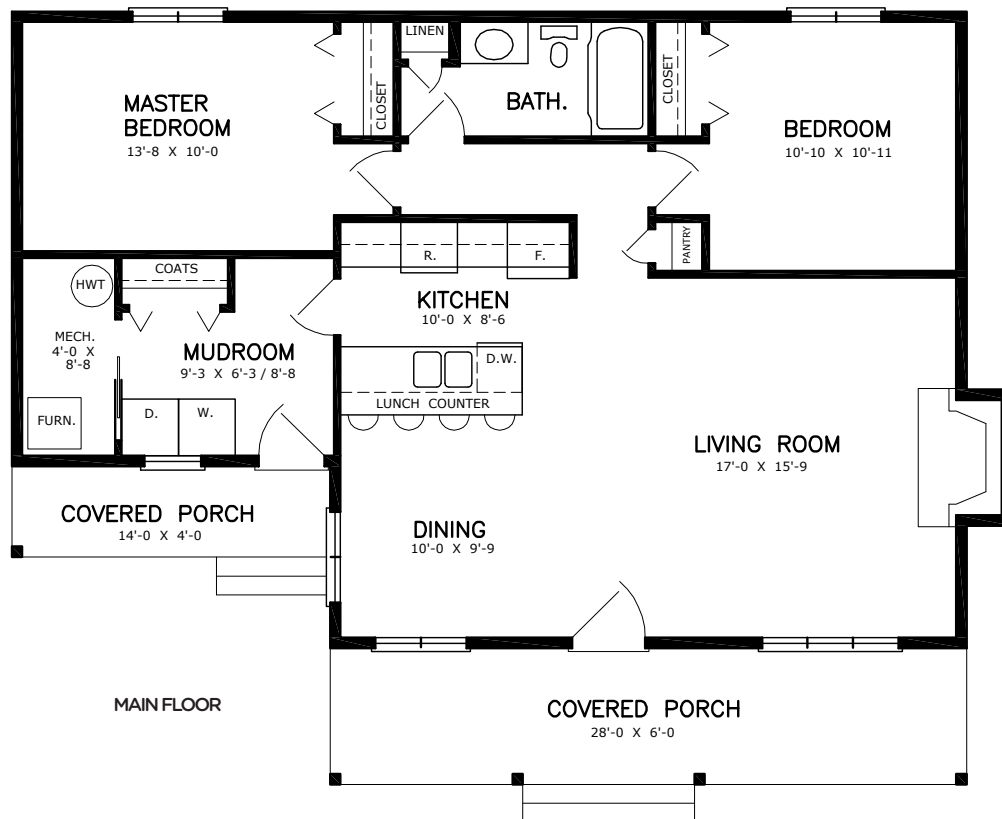

McMunn & Yates
Building Supplies

BERKLEY

Drawing is artist's conception only

BERKLEY

Style: Bungalow

Dimensions: 42' x 20' / 28'

Main Floor: 1076 sqft

Bedrooms: 2

Bath: 1

FEATURES

- Kitchen with island and seating
- Open concept main floor
- Main floor mudroom
- 2 Covered porch areas

DID YOU KNOW?

McMunn & Yates offers **drafting services**. Stock plan or customized, our team will work with you to **create blueprints for homes, cottages and additions**. Contact one of our Sales Specialists today!