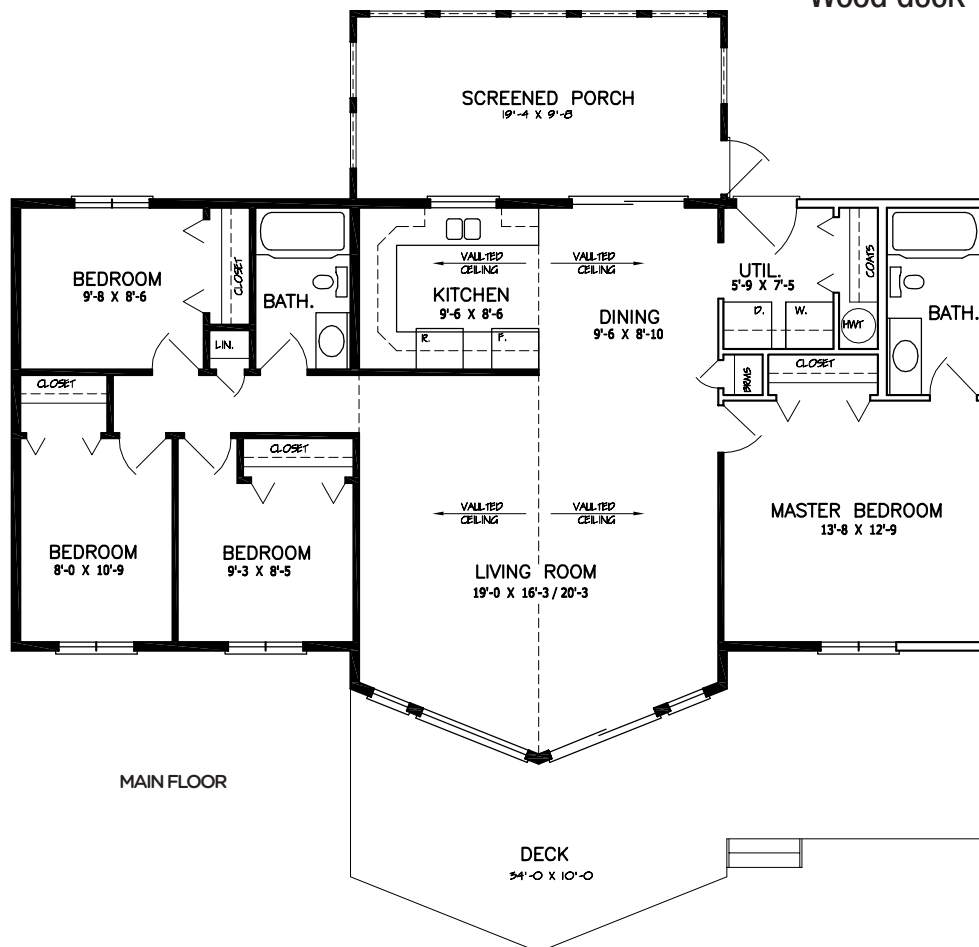

McMunn & Yates
Building Supplies

RIDGEDALE

Drawing is artist's conception only

RIDGEDALE

Style: Bungalow

Dimensions: 52x36 / 40

Main Floor: 1528 sqft

Bedrooms: 4

Bath: 2

FEATURES

- Vaulted ceiling
- Master bedroom with ensuite bathroom
- Screened porch
- Wood deck

CONTACT US TODAY
FOR MORE INFORMATION!

☎ 1.855.882.8426

✉ packages@mcmunnandyates.com