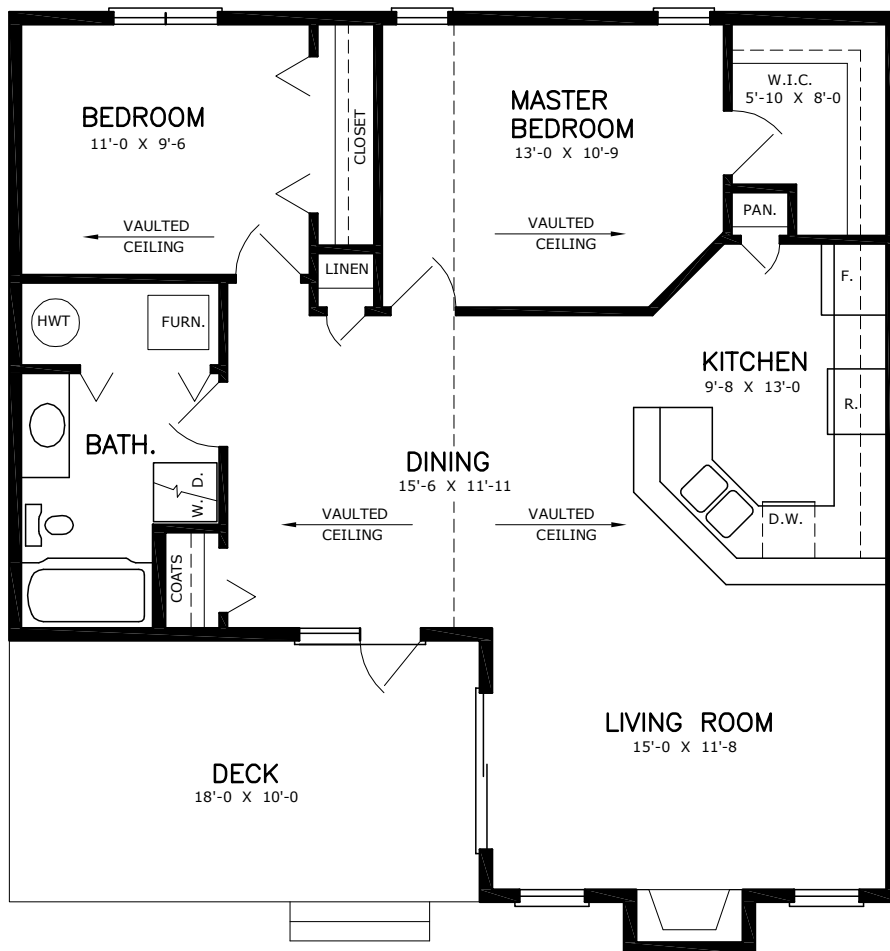

## GLENDALE

Style: Bungalow  
Dimensions: 34' x 24'  
Main Floor: 986 sq. ft.  
Bedrooms: 2  
Bath: 1 full

## FEATURES

- Vaulted ceilings throughout
- Master bedroom with walk-in closet
- Main floor laundry
- Wood deck off of living and dining room

*Drawing is artist's conception only*

**CONTACT US TODAY**  
FOR MORE INFORMATION!