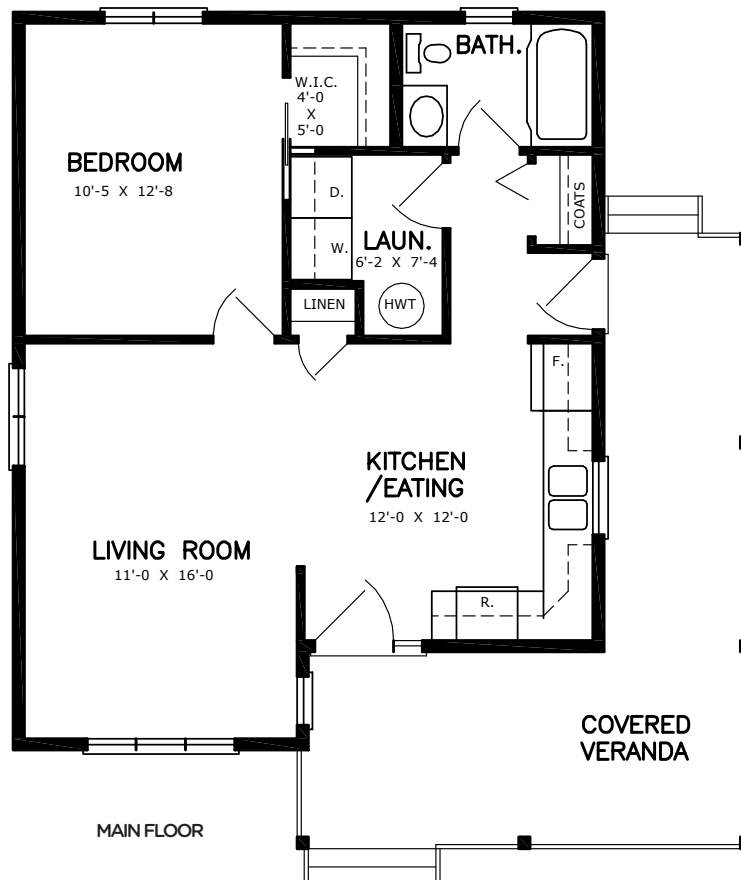

## JUBILEE

Style: Bungalow

Dimensions: 24' x 30' / 24'

Main Floor: 672 sqft

Bedrooms: 1

Bath: 1

## FEATURES

- Vaulted ceiling
- Bedroom with walk-in closet
- Laundry room
- Covered veranda
- Wood decking

*Drawing is artist's conception only*

**DID YOU KNOW?**

McMunn & Yates offers **drafting services**. Stock plan or customized, our team will work with you to **create blueprints for homes, cottages and additions**. Contact one of our Sales Specialists today!