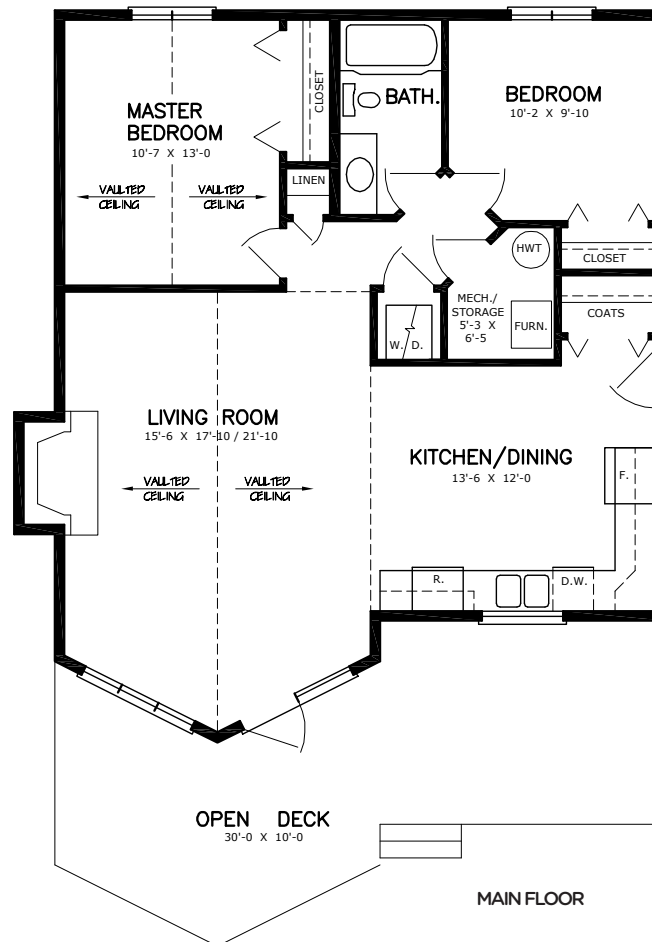

## STRADBROOKE

Style: Bungalow

Dimensions: 30' x 30' / 34'

Main Floor: 960 sqft

Bedrooms: 2

Bath: 1

## FEATURES

- Vaulted ceiling
- Washer / dryer combo
- Wood deck

*Drawing is artist's conception only*

**DID YOU KNOW?**

McMunn & Yates offers **drafting services**. Stock plan or customized, our team will work with you to **create blueprints for homes, cottages and additions**. Contact one of our Sales Specialists today!