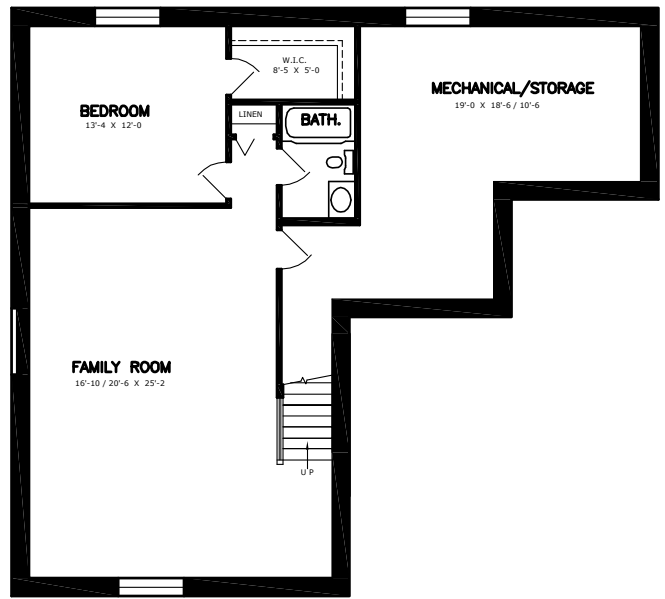

FINISHED BASEMENT

DID YOU KNOW?

McMunn & Yates offers **drafting services**. Stock plan or customized, our team will work with you to **create blueprints for homes, cottages and additions**. Contact one of our Sales Specialists today!