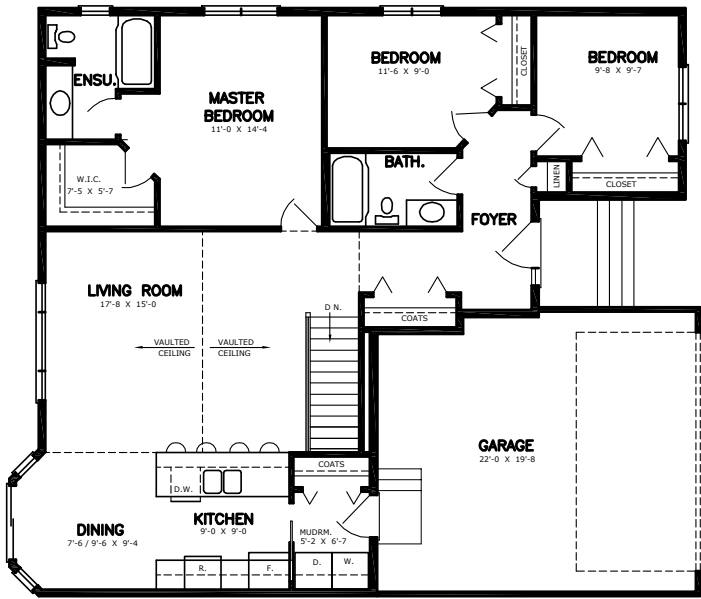

Drawing is artist's conception only

VALORA

Style: Bungalow
Dimensions: 40' x 44'
Main Floor: 1304 sqft
Basement: 1281 sqft
Bedrooms: 4
Bath: 3

FEATURES

- Vaulted ceiling
- Kitchen with island
- Mudroom
- Master bedroom with ensuite and walk-in closet
- Finished basement with 1 bathroom and 1 bedroom with walk-in closet
- Garage