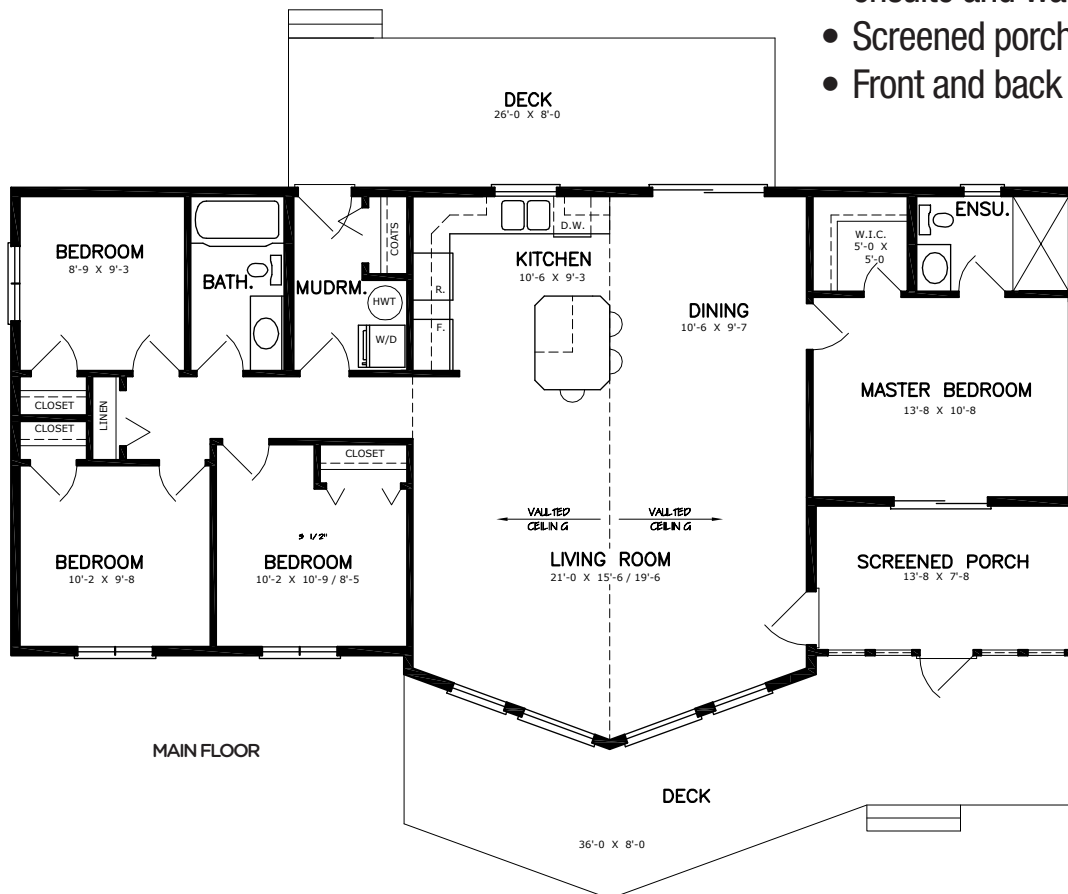

# WATERSIDE

*Drawing is artist's conception only*

## WATERSIDE

Style: Bungalow

Dimensions: 57' x 25' / 30'

Main Floor: 1379 sqft

Screened Porch: 112 sqft

Total: 1491 sqft

Bedrooms: 4

Bath: 2

## FEATURES

- Vaulted ceiling
- Kitchen with island
- Master bedroom with ensuite and walk-in closet
- Screened porch
- Front and back deck area

**DID YOU KNOW?**

McMunn & Yates offers **drafting services**. Stock plan or customized, our team will work with you to **create blueprints for homes, cottages and additions**. Contact one of our Sales Specialists today!