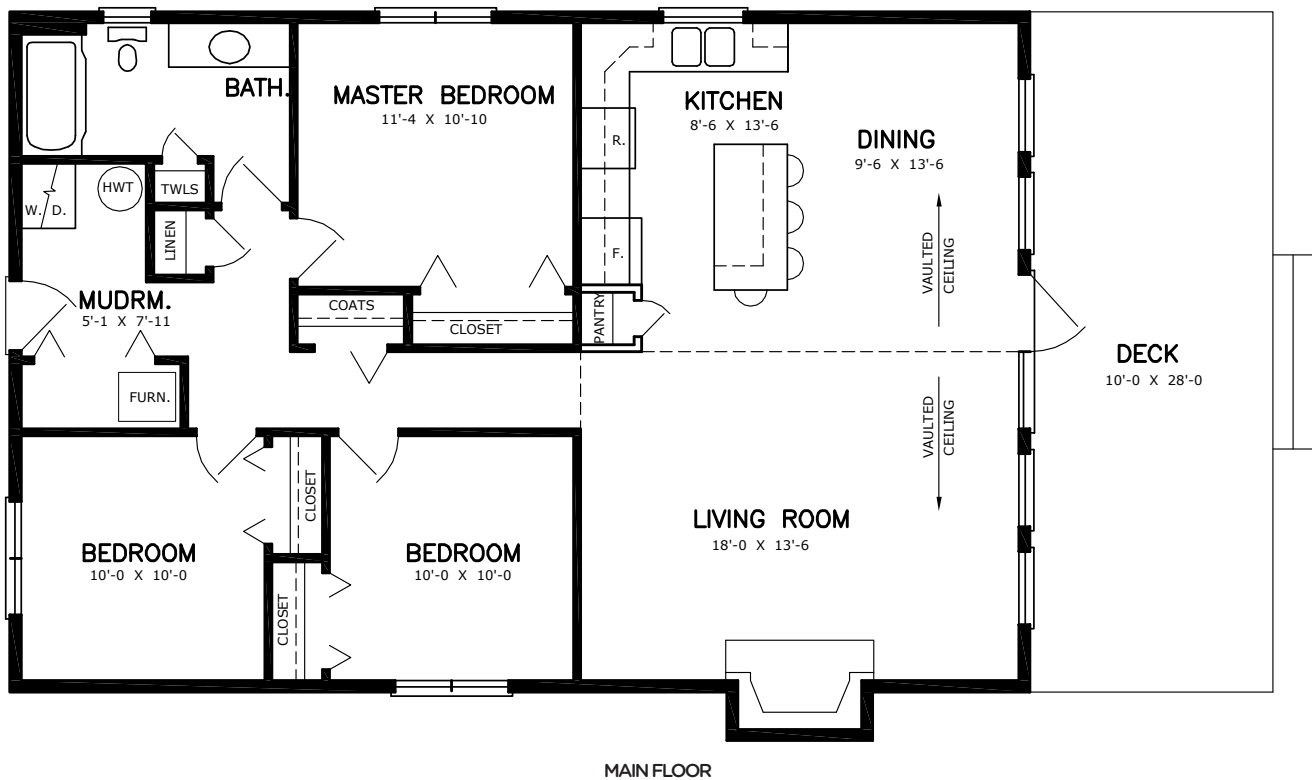

McMunn & Yates
Building Supplies

ZURICH

ZURICH

Style: Bungalow

Dimensions: 28' x 42'

Main Floor: 1178 sqft

Bedrooms: 3

Bath: 1

FEATURES

- Vaulted ceiling
- Kitchen with island
- Mudroom
- Wood deck

Drawing is artist's conception only

DID YOU KNOW?

McMunn & Yates offers **drafting services**. Stock plan or customized, our team will work with you to **create blueprints for homes, cottages and additions**. Contact one of our Sales Specialists today!